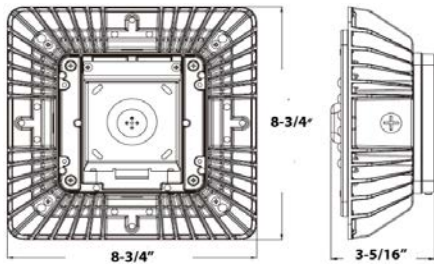

Catalog Number 71624
UPC Number 60198671624
Description LED Ultra Thin Recessed Canopy Fixture
 60W
 Voltage: 120/208/240/277

Shown with optional
 recessed mounting Bezel/Trim
 Cat# 71620

Features

- Integral Cooling Fin Releases the Heat Efficiently to Maintain the Life of LEDs and LED Driver
- Corrosion Die Cast Aluminum Housing
- Prismatic Polycarbonate Lens
- Superior Architectural White Powder Coat Finish
- LG LEDs
- Stainless Steel Hardware
- 5 Threaded Apertures - (1) Back, (4) Sides
- 50,000+ Hour Life Expectancy

General

Material: Diecast Aluminum Housing
Lens: Prismatic Polycarbonate Lens
Finish: White Powdercoat
Lamp Type: LED Array
Photocell: Optional
Color Temperature: 5000K

Dimension Information

Length: 8-3/4"
Width: 8-3/4"
Height: 3-5/16"

Specifications

Color Temperature: 5000K
Lumens: 6,055
Wattage Rating: 60W
Light Pattern: 153° Beam Angle
CRI: ≥73
Input Current: .49A
Temperature Rating: -40°F to 131°F
Voltage Rating: 120/208/240/277

Packaging