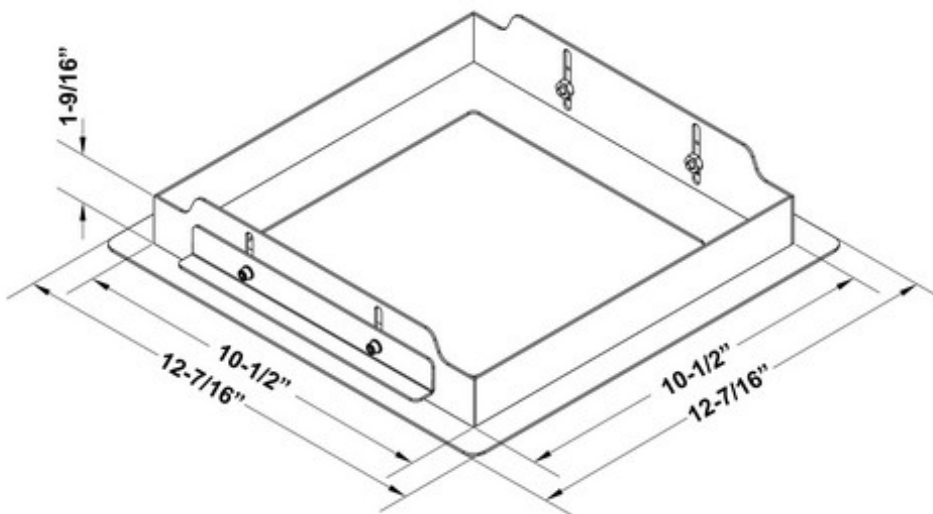

71620 - RECESSED MOUNT TRIM

FOR USE WITH MORRIS LED RECESSED ULTRA THIN CANOPY

FEATURES:

- For use with Morris' Ultra Thin Canopy: 71622, 71624
- Corrosion resistant Die Cast Aluminum housing
- Superior Architectural Powder Coat Finish - White
- Adjustable Retaining Brackets
- Stainless Steel Hardware
- 5 Year Warranty