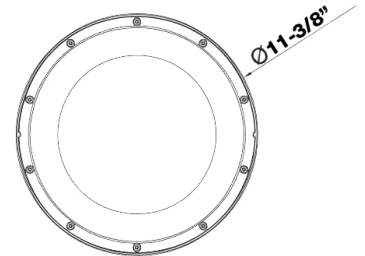

LED Round Walkway Canopy Light

60W, 120V-277V, 5000K

Features:

Die cast Aluminum Housing, polyester powder coating
 Aluminum Heat Sink, customized fin design for optimal heat dissipation
 Heat Resistant Directed Optics
 Polycarbonate Lens

PHOTOMETRY

C0/C180: —
 C90/C270: —
 Field angle(10%Imax):C0/180Left:79.2 Right:88.1
 :C90/270Left:83.9 Right:82.9
 Beam Angle(50%Imax):C0/180Left:52.8 Right:61.1
 :C90/270Left:58.1 Right:56.2

1.0m	2691.3 , 2151.0 lx	309.85cm
2.0m	672.8 , 537.7 lx	619.69cm
3.0m	299.0 , 239.0 lx	929.54cm
4.0m	168.2 , 134.4 lx	1239.38cm
5.0m	107.7 , 86.0 lx	1549.23cm
6.0m	74.8 , 59.7 lx	1859.08cm
7.0m	54.9 , 43.9 lx	2168.92cm
8.0m	42.1 , 33.6 lx	2478.77cm
9.0m	33.2 , 26.6 lx	2788.62cm
10.0m	26.9 , 21.5 lx	3098.46cm

LED Round Walkway Canopy Light

60W, 120V-277V, 5000K

Technical Specifications:

Electrical:

Input Voltage: 120V-277V

Current: .51A@120V

Frequency: 50/60Hz

Power Factor: \geq .95