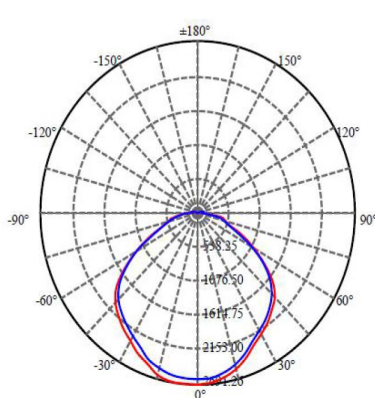

LED Round Walkway Canopy Light

60W, 120V-277V, 5000K

Features:

Die cast Aluminum Housing, polyester powder coating
 Aluminum Heat Sink, customized fin design for optimal heat dissipation
 Heat Resistant Directed Optics
 Polycarbonate Lens

PHOTOMETRY

C0/C180: —
 C90/C270: —
 Field angle(10%Imax):C0/180Left:79.2 Right:88.1
 :C90/270Left:83.9 Right:82.9
 Beam Angle(50%Imax):C0/180Left:52.8 Right:61.1
 :C90/270Left:58.1 Right:56.2

1.0m	2691.3 , 2151.0 lx	309.85cm
2.0m	672.8 , 537.7 lx	619.69cm
3.0m	299.0 , 239.0 lx	929.54cm
4.0m	168.2 , 134.4 lx	1239.38cm
5.0m	107.7 , 86.0 lx	1549.23cm
6.0m	74.8 , 59.7 lx	1859.08cm
7.0m	54.9 , 43.9 lx	2168.92cm
8.0m	42.1 , 33.6 lx	2478.77cm
9.0m	33.2 , 26.6 lx	2788.62cm
10.0m	26.9 , 21.5 lx	3098.46cm

LED Round Walkway Canopy Light

60W, 120V-277V, 5000K

Technical Specifications:

Electrical:

Input Voltage: 120V-277V

Current: .51A@120V

Frequency: 50/60Hz

Power Factor: \geq .95

THD: 15% @120V

Product Parameters:

Input Watts: 61

Lumens: 7963

Efficacy: 131 Lumens Per Watt

50,000+ Hour L70 Life Span

CCT: 5000K (Cool White)

Chromacity Measurements: