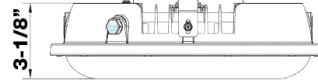

LED Round Walkway Canopy Light

60W, 120V-277V, 5000K

Features:

Die cast Aluminum Housing, polyester powder coating
Aluminum Heat Sink, customized fin design for optimal heat dissipation
Heat Resistant Directed Optics
Polycarbonate Lens

4KV surge protector inside of power supply
5 Year Limited Warranty
IP65 rated
Certification: ETL/cETL
Material: Rohs compliant.

Part#	Input/Wattage	Volts	Lumens	CCT	CRI	Dimming	Light Pattern	Lumens/Watt	DLC Product ID
71616	60	120-277	7963	5000K	72	N/A	Garage	131	PLTHO104P6IV