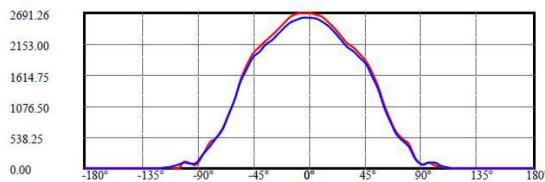

LED Round Walkway Canopy Light

60W, 120V-277V, 5000K

Features:

Die cast Aluminum Housing, polyester powder coating
 Aluminum Heat Sink, customized fin design for optimal heat dissipation
 Heat Resistant Directed Optics
 Polycarbonate Lens

PHOTOMETRY

C0/C180: —
 C90/C270: —
 Field angle(10%Imax):C0/180Left:79.2 Right:88.1
 :C90/270Left:83.9 Right:82.9
 Beam Angle(50%Imax):C0/180Left:52.8 Right:61.1
 :C90/270Left:58.1 Right:56.2

1.0m	2691.3 , 2151.0 lx	309.85cm
2.0m	672.8 , 537.7 lx	619.69cm
3.0m	299.0 , 239.0 lx	929.54cm
4.0m	168.2 , 134.4 lx	1239.38cm
5.0m	107.7 , 86.0 lx	1549.23cm
6.0m	74.8 , 59.7 lx	1859.08cm
7.0m	54.9 , 43.9 lx	2168.92cm
8.0m	42.1 , 33.6 lx	2478.77cm
9.0m	33.2 , 26.6 lx	2788.62cm
10.0m	26.9 , 21.5 lx	3098.46cm

THD: 15% @120V

Product Parameters:

Input Watts: 61

Lumens: 7963

Efficacy: 131 Lumens Per Watt

50,000+ Hour L70 Life Span

CCT: 5000K (Cool White)

Chromacity Measurements: