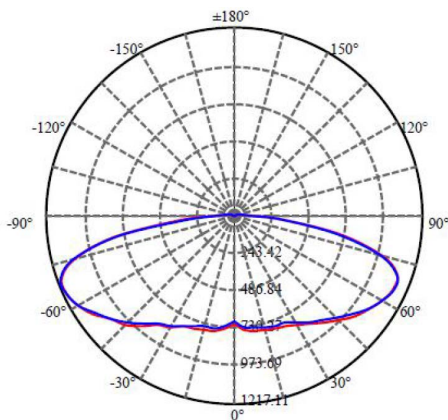

PHOTOMETRY

C0/C180: —
C90/C270: —
Field angle(10%Imax):C0/180Left:25.4 Right:154.7
:C90/270Left:25.0 Right:154.8
Beam Angle(50%Imax):C0/180Left:17.3 Right:146.1
:C90/270Left:16.9 Right:145.9

Distance (m)	Max Illuminance (lx)	Ave Illuminance (lx)	Beam Diameter (cm)
1.0m	3460.1	2773.4	310.89cm
2.0m	865.0	693.4	621.78cm
3.0m	384.5	308.2	932.67cm
4.0m	216.3	173.3	1243.56cm
5.0m	138.4	110.9	1554.45cm
6.0m	96.1	77.0	1865.34cm
7.0m	70.6	56.6	2176.23cm
8.0m	54.1	43.3	2487.12cm
9.0m	42.7	34.2	2798.01cm
10.0m	34.6	27.7	3108.90cm

Max , Ave Beam angle of C0plane114.46