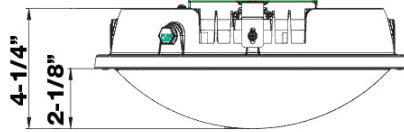

LED Round Garage Canopy Light

80W, 120V-277V, 5000K

Features:

- Die cast Aluminum Housing, polyester powder coating
- Aluminum Heat Sink, customized fin design for optimal heat dissipation
- Heat Resistant Directed Optics
- Polycarbonate Lens
- 4KV surge protector inside of power supply
- 5 Year Limited Warranty
- IP65 rated Suitable for Wet Locations
- Certification: ETL/cETL

Distance (m)	Max Illuminance (lx)	Ave Illuminance (lx)	Beam Diameter (cm)
1.0m	3460.1	2773.4	310.89cm
2.0m	865.0	693.4	621.78cm
3.0m	384.5	308.2	932.67cm
4.0m	216.3	173.3	1243.56cm
5.0m	138.4	110.9	1554.45cm
6.0m	96.1	77.0	1865.34cm
7.0m	70.6	56.6	2176.23cm
8.0m	54.1	43.3	2487.12cm
9.0m	42.7	34.2	2798.01cm
10.0m	34.6	27.7	3108.90cm