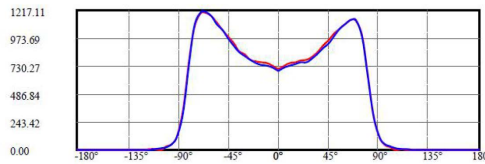

PHOTOMETRY

C0/C180: —
C90/C270: —
Field angle(10%Imax):C0/180Left:25.4 Right:154.7
:C90/270Left:25.0 Right:154.8
Beam Angle(50%Imax):C0/180Left:17.3 Right:146.1
:C90/270Left:16.9 Right:145.9

Distance (m)	Max Illuminance (lx)	Ave Illuminance (lx)	Beam Diameter (cm)
1.0m	3460.1	2773.4	310.89cm
2.0m	865.0	693.4	621.78cm
3.0m	384.5	308.2	932.67cm
4.0m	216.3	173.3	1243.56cm
5.0m	138.4	110.9	1554.45cm
6.0m	96.1	77.0	1865.34cm
7.0m	70.6	56.6	2176.23cm
8.0m	54.1	43.3	2487.12cm
9.0m	42.7	34.2	2798.01cm
10.0m	34.6	27.7	3108.90cm

Max , Ave Beam angle of C0plane114.46