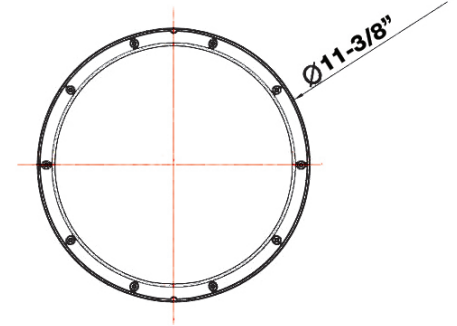

LED Round Garage Canopy Light

80W, 120V-277V, 5000K

Features:

- Die cast Aluminum Housing, polyester powder coating
- Aluminum Heat Sink, customized fin design for optimal heat dissipation
- Heat Resistant Directed Optics
- Polycarbonate Lens
- 4KV surge protector inside of power supply
- 5 Year Limited Warranty
- IP65 rated Suitable for Wet Locations
- Certification: ETL/cETL

Distance (m)	Max Illuminance (lx)	Ave Illuminance (lx)	Beam Diameter (cm)
1.0m	3460.1	2773.4	310.89cm
2.0m	865.0	693.4	621.78cm
3.0m	384.5	308.2	932.67cm
4.0m	216.3	173.3	1243.56cm
5.0m	138.4	110.9	1554.45cm
6.0m	96.1	77.0	1865.34cm
7.0m	70.6	56.6	2176.23cm
8.0m	54.1	43.3	2487.12cm
9.0m	42.7	34.2	2798.01cm
10.0m	34.6	27.7	3108.90cm

Max , Ave Beam angle of C0plane114.46

LED Round Garage Canopy Light

80W, 120V-277V, 5000K

Technical Specifications:

Electrical:

Input Voltage: 120V-277V

Current: .64@120V

Frequency: 50/60Hz