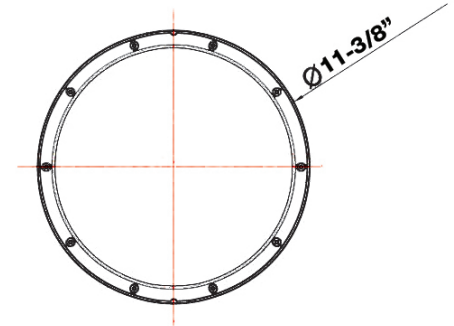

LED Round Garage Canopy Light

60W, 120V-277V, 5000K

Features:

- Die cast Aluminum Housing, polyester powder coating
- Aluminum Heat Sink, customized fin design for optimal heat dissipation
- Heat Resistant Directed Optics
- Polycarbonate Lens
- 4KV surge protector inside of power supply
- 5 Year Limited Warranty
- IP65 rated Suitable for Wet Locations
- Certification: ETL/cETL

1.0m	1217.1 , 909.1 lx	2035.19cm
2.0m	304.3 , 227.3 lx	4070.38cm
3.0m	135.2 , 101.0 lx	6105.57cm
4.0m	76.1 , 56.8 lx	8140.76cm
5.0m	48.7 , 36.4 lx	10175.95cm
6.0m	33.8 , 25.3 lx	12211.14cm
7.0m	24.8 , 18.6 lx	14246.33cm
8.0m	19.0 , 14.2 lx	16281.52cm
9.0m	15.0 , 11.2 lx	18316.71cm
10.0m	12.2 , 9.1 lx	20351.90cm