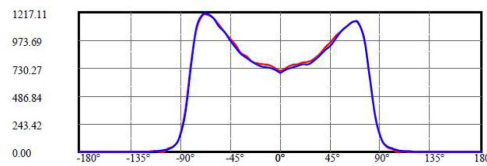

PHOTOMETRY

C0/C180: —
C90/C270: —
Field angle(10%Imax):C0/180Left:25.4 Right:154.7
:C90/270Left:25.0 Right:154.8
Beam Angle(50%Imax):C0/180Left:17.3 Right:146.1
:C90/270Left:16.9 Right:145.9

1.0m	1217.1 , 909.1 lx	2035.19cm
2.0m	304.3 , 227.3 lx	4070.38cm
3.0m	135.2 , 101.0 lx	6105.57cm
4.0m	76.1 , 56.8 lx	8140.76cm
5.0m	48.7 , 36.4 lx	10175.95cm
6.0m	33.8 , 25.3 lx	12211.14cm
7.0m	24.8 , 18.6 lx	14246.33cm
8.0m	19.0 , 14.2 lx	16281.52cm
9.0m	15.0 , 11.2 lx	18316.71cm
10.0m	12.2 , 9.1 lx	20351.90cm