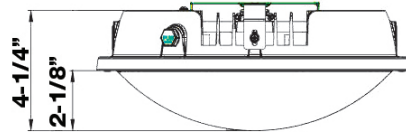

LED Round Garage Canopy Light

60W, 120V-277V, 5000K

Features:

- Die cast Aluminum Housing, polyester powder coating
- Aluminum Heat Sink, customized fin design for optimal heat dissipation
- Heat Resistant Directed Optics
- Polycarbonate Lens
- 4KV surge protector inside of power supply
- 5 Year Limited Warranty
- IP65 rated Suitable for Wet Locations
- Certification: ETL/cETL

1.0m	1217.1 , 909.1 lx	2035.19cm
2.0m	304.3 , 227.3 lx	4070.38cm
3.0m	135.2 , 101.0 lx	6105.57cm
4.0m	76.1 , 56.8 lx	8140.76cm
5.0m	48.7 , 36.4 lx	10175.95cm
6.0m	33.8 , 25.3 lx	12211.14cm
7.0m	24.8 , 18.6 lx	14246.33cm
8.0m	19.0 , 14.2 lx	16281.52cm
9.0m	15.0 , 11.2 lx	18316.71cm
10.0m	12.2 , 9.1 lx	20351.90cm