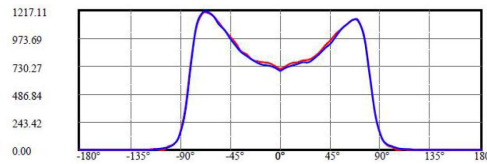

### PHOTOMETRY

C0/C180: ——  
 C90/C270: ——  
 Field angle(10%Imax):C0/180Left:25.4 Right:154.7  
 :C90/270Left:25.0 Right:154.8  
 Beam Angle(50%Imax):C0/180Left:17.3 Right:146.1  
 :C90/270Left:16.9 Right:145.9