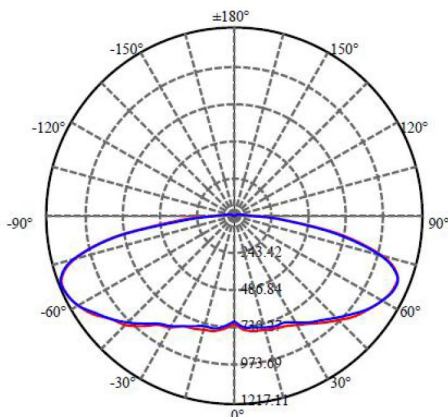

### PHOTOMETRY

C0/C180: ——  
 C90/C270: ——  
 Field angle(10%Imax):C0/180Left:25.4 Right:154.7  
 :C90/270Left:25.0 Right:154.8  
 Beam Angle(50%Imax):C0/180Left:17.3 Right:146.1  
 :C90/270Left:16.9 Right:145.9