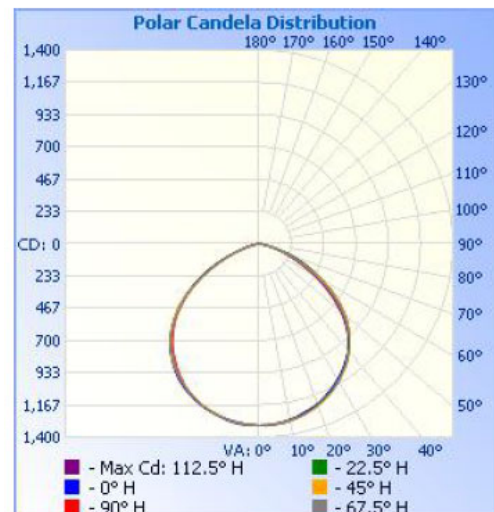

LED FLOODLIGHT 30W, 3000K KNUCKLE MOUNT

Features:

Die-Cast Aluminum Housing

Aluminum Heat Sink, Customized Fin Design
for Optimal Heat Dissipation

Heat Resistant Directed Optics

4KV Surge Protection

IP65 Outdoor Rated

Seoul 3030 LED's

Part#	Housing Color	Wattage	Lumens	CCT	Voltage	CRI	Light Pattern	Lumens/Watt	DLC PRODUCT ID#
71555A	Bronze	30	3423	3000	120-277	80	7H7V	114	PLGT6GK418N0

PHOTOMETRY

LED FLOODLIGHT

30W, 3000K

KNUCKLE MOUNT

Technical Specifications:

Electrical:

Input Voltage: 120 thru 277

Current: .25A @ 120V

Frequency: 50/60Hz

Power Factor: ≥ 0.9

THD: 15%

Product Parameters:

30 Watts

Lumens: 3423

Efficacy: 114 Lumens Per Watt

50,000+ LED Life Span

CCT: 3000K (Warm White)

Chromaticity Measurements:

Beam Angle: 110°