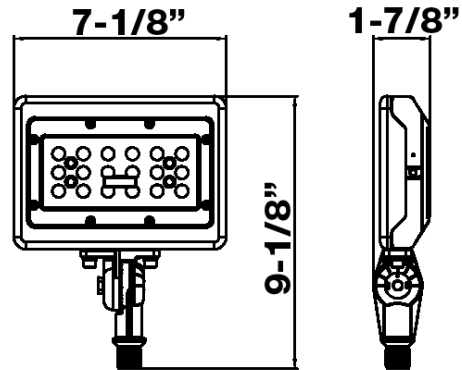

LED FLOODLIGHT 30W, 3000K KNUCKLE MOUNT

Features:

Die-Cast Aluminum Housing

Aluminum Heat Sink, Customized Fin Design
for Optimal Heat Dissipation

Heat Resistant Directed Optics

4KV Surge Protection

IP65 Outdoor Rated

Seoul 3030 LED's

Part#	Housing Color	Wattage	Lumens	CCT	Voltage	CRI	Light Pattern	Lumens/Watt	DLC PRODUCT ID#
71555A	Bronze	30	3423	3000	120-277	80	7H7V	114	PLGT6GK418N0

PHOTOMETRY

LED FLOODLIGHT

30W, 3000K

KNUCKLE MOUNT

Technical Specifications:

Electrical:

Input Voltage: 120 thru 277

Current: .25A @ 120V

Frequency: 50/60Hz

Power Factor: ≥ 0.9

THD: 15%

Product Parameters:

30 Watts

Lumens: 3423

Efficacy: 114 Lumens Per Watt

50,000+ LED Life Span

CCT: 3000K (Warm White)

Chromaticity Measurements:

Beam Angle: 110°