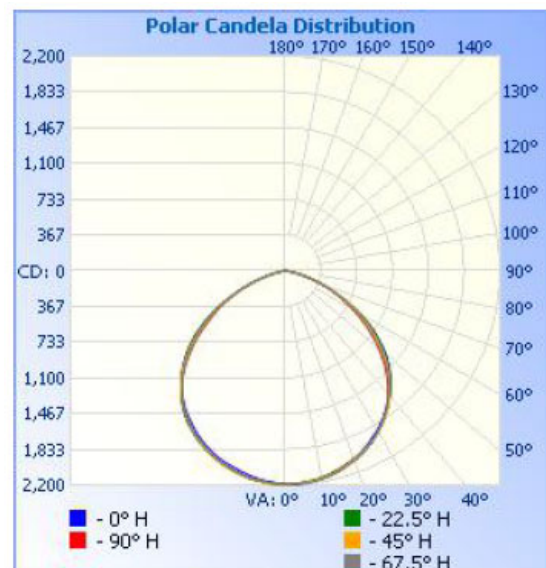

## PHOTOMETRY

##### **Product Parameters:**

50 Watts

Lumens: 5793

Efficacy: 117 Lumens Per Watt

50,000+ LED Life Span

CCT: 5000K (Cool White)