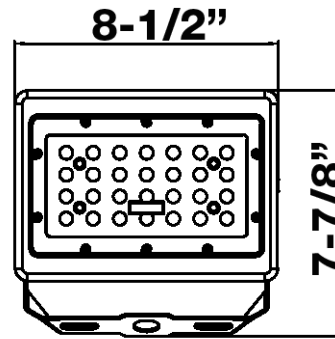

## Features:

Die-Cast Aluminum Housing

Aluminum Heat Sink, Customized Fin Design  
for Optimal Heat Dissipation

Heat Resistant Directed Optics

4KV Surge Protection

IP65 Outdoor Rated

Seoul 3030 LED's

Part#	Housing Color	Wattage	Lumens	CCT	Voltage	CRI	Light Pattern	Lumens/Watt	DLC PRODUCT ID#
71533A	Bronze	50	5793	5000	120-277	80	7H7V	117	PLVVVZQD0L6V