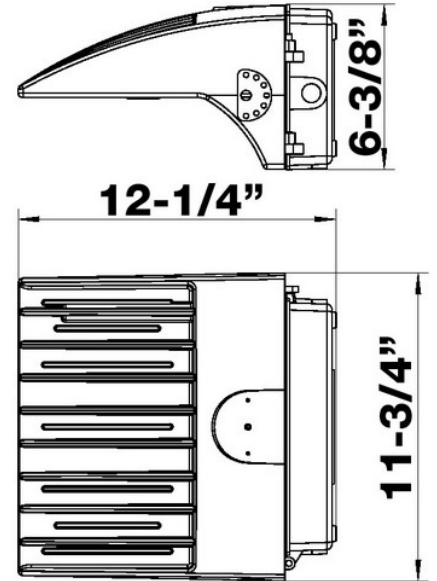

Full Cutoff Driverless WallPack

50W, 120-277V, 5000K

Features:

Driverless Design eliminates premature driver failure, significantly increases fixture life expectancy at high ambients.

- 5 year warranty at 55°C/131°F
- 2X fixture life expectancy compared to traditional LED fixtures
- Higher maximum ambient operating temperature range vs traditional LED fixtures
- 5050 LED package - superior lumen output and heat dissipation
- Universal Voltage 120V through 277V
- Superior Lumen (L70) and Color Maintenance over time compared to traditional LED fixtures
- Eliminates driver generated noise and harmonics - Eliminates maintenance costs
- 10KV Surge Suppression standard
- Bronze Diecast Aluminum Housing - Twist Lock Receptacle and Shorting Cap Included
- Heat Resistant Directed Optics - Polycarbonate
- Excellent Heat Dissipation - Maximum Life Expectancy