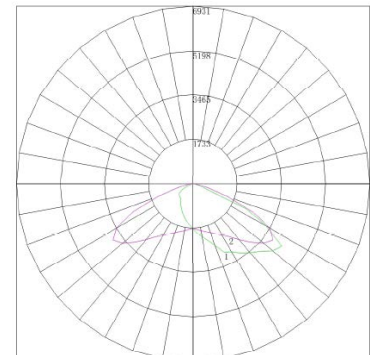

Features:

Driverless Design eliminates premature driver failure, significantly increases fixture life expectancy at high ambients.

- 5 year warranty at 55°C/131°F
- 2X fixture life expectancy compared to traditional LED fixtures
- Higher maximum ambient operating temperature range vs traditional LED fixtures
- 5050 LED package - superior lumen output and heat dissipation
- Universal Voltage 120V through 277V
- Superior Lumen (L70) and Color Maintenance over time compared to traditional LED fixtures
- Eliminates driver generated noise and harmonics - Eliminates maintenance costs
- 10KV Surge Suppression standard
- Bronze Diecast Aluminum Housing - Twist Lock Receptacle and Shorting Cap Included
- Heat Resistant Directed Optics - Polycarbonate
- Excellent Heat Dissipation - Maximum Life Expectancy

Cat#	Wattage	Volts	Lumens	CCT	CRI	Dimming	Lumens/ Watt	Light Distribution
71106	50	120-277	5700	5000K	70	0-10V/PWM/VR	114	H122° x V60°

Note: No 208V