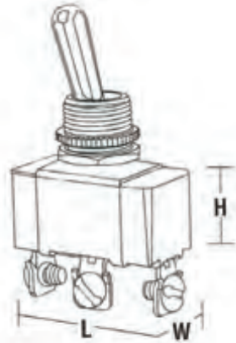

**MORRIS CAT#: 70062**  
**Medium Duty Toggle Switch SPST On-Off**  
**Quick Connect Spade Terminal**

**Features:**

Medium Duty Toggle Switch SPST On-Off Quick Connect Spade Terminal features include:

- Great for Light Household Appliances & Equipment
- Perfect for Battery Powered Equipment including Lawn Mowers & Trimmers
- SPST, ON-OFF
- Indicator Plate included
- Quick Spade Terminal
- 21 AMP, 125VAC
- 12VDC
- 1/2" Mounting Hole
- Dielectric Strength: 1500V
- Insulation Resistance: 500V
- cURus Listed
- Order Qty of 1 = 1 Piece

<i>CAT. NO.</i>	<i>TYPE</i>	<i>POLES</i>	<i>FUNCTION</i>	<i>TERMINAL TYPE</i>	<i>NO. OF TERMINALS</i>	<i>LOAD RATING</i>	<i>DIMENSIONS L" X W" X H"</i>	<i>BAG QTY</i>	<i>MASTER BAG</i>
70062	TOGGLE SWITCH	SPST	ON-OFF	QUICK CONNECT SPADE	1	21A 12VDC	.69 X .55 X .45	1	10