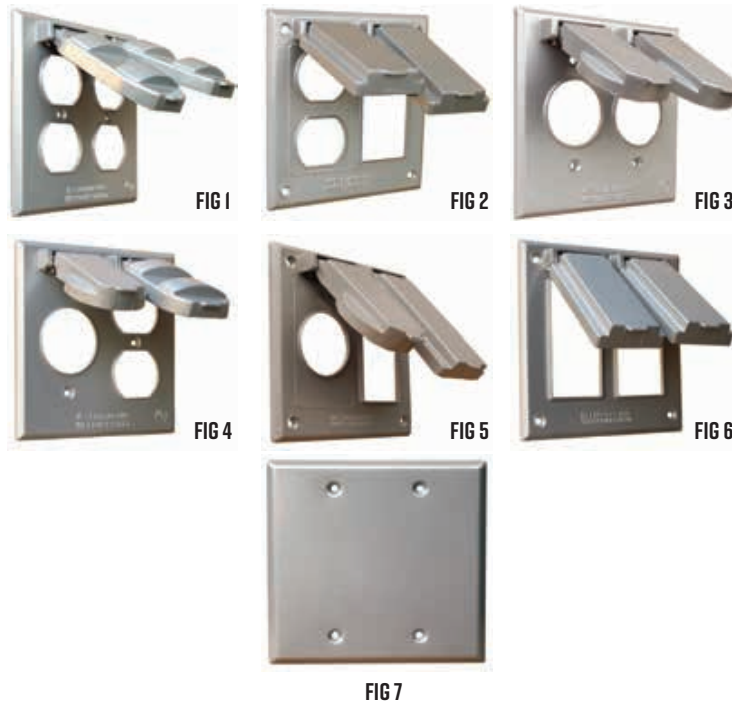

# Two Gang Weatherproof Covers

## MORRIS CAT#'s: 37210-37264

### Features:

- Gasket & Mounting Screws Supplied
- Seamless Die Cast Aluminum
- Powder Coat Finish
- Self Closing Spring Loaded Lids
- Individually Packaged

CAT. NO.	FIG	DESCRIPTION	FINISH	BOX QTY
37210	1	2 DUPLEX RECEPTACLES	GRAY	50
37212	1	2 DUPLEX RECEPTACLES	WHITE	50
37214	1	2 DUPLEX RECEPTACLES	BRONZE	50
37220	2	1 GFCI & 1 DUPLEX RECEPTACLE	GRAY	50
37222	2	1 GFCI & 1 DUPLEX RECEPTACLE	WHITE	50
37224	2	1 GFCI & 1 DUPLEX RECEPTACLE	BRONZE	50
37226	3	2 SINGLE RECEPTACLES 1.375" OPENING	GRAY	50
37230	4	1 SINGLE RECEPTACLE 1.375" & 1 DUPLEX RECEPTACLE	GRAY	50
37240	5	1 GFCI & 1 SINGLE RECEPTACLE 1.375"	GRAY	50
37250	6	2 GFCI RECEPTACLES	GRAY	50
37260	7	BLANK COVER	GRAY	50
37262	7	BLANK COVER	WHITE	50
37264	7	BLANK COVER	BRONZE	50