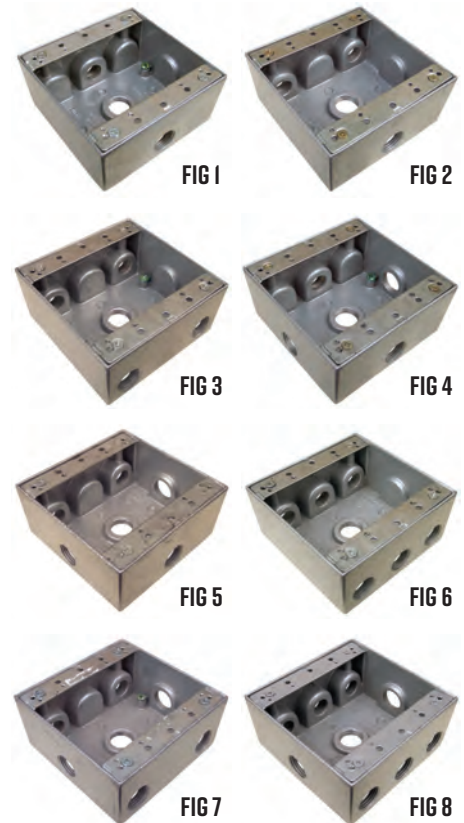

Weatherproof Boxes

MORRIS CAT#'s: 36210-36360

DIMENSIONS = INCHES

CAT. NO.	FIG	NO. OF OUTLET HOLES	OUTLET HOLE DIA.	NO. OF CLOSURE PLUGS	FINISH	BOX QTY
36210	1	3	1/2"	2	GRAY	40
36212	1	3	1/2"	2	WHITE	40
36214	1	3	1/2"	2	BRONZE	40
36220	1	3	3/4"	2	GRAY	40
36222	1	3	3/4"	2	WHITE	40
36224	1	3	3/4"	2	BRONZE	40
36230	2	4	1/2"	2	GRAY	40
36240	2	4	3/4"	2	GRAY	40
36250	3	5	1/2"	2	GRAY	40
36260	3	5	3/4"	2	GRAY	40
36270	4	5	1/2"	2	GRAY	40
36280	4	5	3/4"	2	GRAY	40
36290	5	6	1/2"	2	GRAY	40
36300	5	6	3/4"	2	GRAY	40
36310	6	7	1/2"	2	GRAY	40
36320	6	7	3/4"	2	GRAY	40
36330	7	7	1/2"	2	GRAY	40
36340	7	7	3/4"	2	GRAY	40
36350	8	9	1/2"	2	GRAY	40
36360	8	9	3/4"	2	GRAY	40

Features:

- Powder Coated Aluminum Box - 3 Outlet Includes Closure Plugs
- Detachable Lugs Provided
- Ground Screw Installed
- Reinforced Connector Outlets
- Seamless Die Cast Aluminum
- Aluminum Box - 3 Outlet with Powder Coat Finish
- Individually Shrink Wrapped Packaging
- cULus Listed
- Order Qty of 1 = 1 Piece