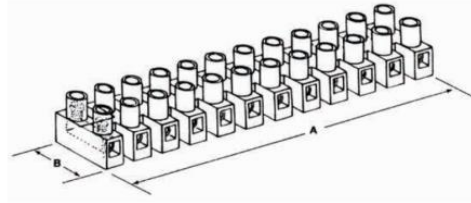

MORRIS CAT#: 22058-22152

Terminal Blocks

Features:

- Touch Proof Recessed Screws and Tubular Contacts provide added safety and helps prevent short circuits
- Tubular Contacts connect stripped, un-terminated solid or stranded wire directly to each contact
- Integrated Stainless Steel Spring Wire Protectors prevent twisting and breakage of stranded wire during termination
- Modular 12-Circuit Design can be cut into smaller sections, or stacked end-to-end
- Dead Front Design to prevent shorts
- Rugged Nylon 66 Housing, UL 94V2
- Brass Metal Alloy, Nickel Plated Terminal Insert
- Zinc Plated, yellow chromated screws
- Can be used for AC & DC Applications
- 300V
- 221°F (105°C)

DIMENSIONS = INCHES

| CAT NO. | AMP | VOLTS | WIRE RANGE | A | B | C | D | E | F | STRIP LENGTH | BAG QTY |
|-----------------------------|-----|-------|------------------------|------|-------|------|------|------|------|--------------|---------|
| HEADER CARD - 2 PACK | | | | | | | | | | | |
| 22152 | 20 | 300 | 22-12 | 3.79 | .669 | .570 | .315 | .114 | .110 | .20 | 2 |
| 22154 | 30 | 300 | 22-10 SOL 22-12 STR | 4.62 | .795 | .670 | .394 | .142 | .134 | .25 | 2 |
| 22156 | 30 | 300 | 22-10 | 5.54 | .937 | .748 | .472 | .154 | .154 | .27 | 2 |
| 22158 | 50 | 300 | 20-8 | 6.22 | 1.008 | .992 | .531 | .173 | .189 | .35 | 2 |
| BULK | | | | | | | | | | | |
| 22052 | 20 | 300 | 22-12 | 3.79 | .669 | .570 | .315 | .114 | .110 | .20 | 50 |
| 22054 | 30 | 300 | 22-10 SOL 22-12 STR | 4.62 | .795 | .670 | .394 | .142 | .134 | .25 | 50 |
| 22056 | 30 | 300 | 22-10 | 5.48 | .924 | .739 | .472 | .154 | .154 | .27 | 40 |
| 22058 | 50 | 300 | 20-8 | 6.22 | 1.008 | .992 | .531 | .173 | .189 | .35 | 25 |