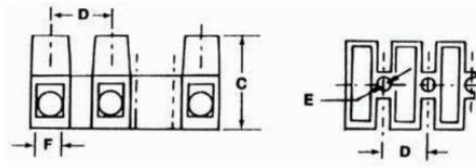

MORRIS CAT#: 22058-22152

Terminal Blocks

Features:

- Touch Proof Recessed Screws and Tubular Contacts provide added safety and helps prevent short circuits
- Tubular Contacts connect stripped, un-terminated solid or stranded wire directly to each contact
- Integrated Stainless Steel Spring Wire Protectors prevent twisting and breakage of stranded wire during termination
- Modular 12-Circuit Design can be cut into smaller sections, or stacked end-to-end
- Dead Front Design to prevent shorts
- Rugged Nylon 66 Housing, UL 94V2
- Brass Metal Alloy, Nickel Plated Terminal Insert
- Zinc Plated, yellow chromated screws
- Can be used for AC & DC Applications
- 300V
- 221°F (105°C)

DIMENSIONS = INCHES

| CAT NO. | AMP | VOLTS | WIRE RANGE | A | B | C | D | E | F | STRIP LENGTH | BAG QTY |
|-----------------------------|-----|-------|------------------------|------|-------|------|------|------|------|--------------|---------|
| HEADER CARD - 2 PACK | | | | | | | | | | | |
| 22152 | 20 | 300 | 22-12 | 3.79 | .669 | .570 | .315 | .114 | .110 | .20 | 2 |
| 22154 | 30 | 300 | 22-10 SOL 22-12 STR | 4.62 | .795 | .670 | .394 | .142 | .134 | .25 | 2 |
| 22156 | 30 | 300 | 22-10 | 5.54 | .937 | .748 | .472 | .154 | .154 | .27 | 2 |
| 22158 | 50 | 300 | 20-8 | 6.22 | 1.008 | .992 | .531 | .173 | .189 | .35 | 2 |
| BULK | | | | | | | | | | | |
| 22052 | 20 | 300 | 22-12 | 3.79 | .669 | .570 | .315 | .114 | .110 | .20 | 50 |
| 22054 | 30 | 300 | 22-10 SOL 22-12 STR | 4.62 | .795 | .670 | .394 | .142 | .134 | .25 | 50 |
| 22056 | 30 | 300 | 22-10 | 5.48 | .924 | .739 | .472 | .154 | .154 | .27 | 40 |
| 22058 | 50 | 300 | 20-8 | 6.22 | 1.008 | .992 | .531 | .173 | .189 | .35 | 25 |