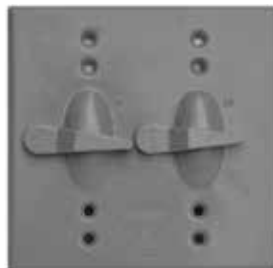

# 4" Round Weatherproof Covers

FIG 1

FIG 2

FIG 3

FIG 4

- Includes Closure Plugs
- Gasket & Mounting Screws Supplied
- Seamless Die Cast Aluminum
- Powder Coat Finish
- Individually Packaged

CAT. NO.	FIG	NO. OF OUTLET HOLES	OUTLET HOLE DIA.	NO. OF CLOSURE PLUGS	FINISH	BOX QTY
36810	1	1	1/2"	-	GRAY	50
36812	1	1	1/2"	-	WHITE	50
36814	1	1	1/2"	-	BRONZE	50
36830	2	3	1/2"	1	GRAY	50
36832	2	3	1/2"	1	WHITE	50
36834	2	3	1/2"	1	BRONZE	50
36840	3	3	1/2"	1	GRAY	50
36842	3	3	1/2"	1	WHITE	50
36844	3	3	1/2"	1	BRONZE	50
36850	4	BLANK			GRAY	100

# Weatherproof Switch Covers

37290

37291

- Weatherproof Protection for On-Off Switch Applications
- Seamless Die Cast Aluminum
- Powder Coat Finish
- Pre-Installed Gasket & Mounting Screws Supplied

CAT. NO.	DESCRIPTION	COLOR	CASE QTY
37290	SINGLE TOGGLE SWITCH	GRAY	50
37291	2 TOGGLE SWITCH	GRAY	24