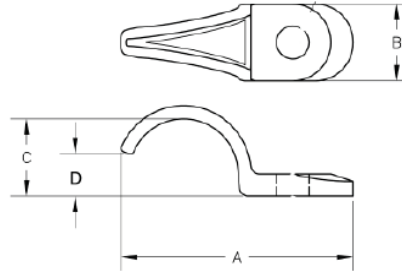

**Morris CAT#: 19522-19533**  
**1 Hole Rigid Pipe Straps -**  
**Malleable Iron**

**Features:**

- Secures Rigid & IMC Conduit
- Malleable Iron, Heavy Duty Casting
- Reinforced Rib for Extra Strength
- Snap-On Installation
- Zinc Plated

DIMENSIONS = INCHES

CAT. NO.	TRADE SIZE	DIMENSIONS				INNER BOX	OUTER BOX
		A	B	C	D		
19522	1/2"	2.25	.66	.94	.35	100	1,000
19523	3/4"	2.26	.75	1.22	.49	50	500
19524	1"	3.06	.81	1.50	.63	25	250
19525	1-1/4"	3.69	.88	1.88	.82	20	200
19526	1-1/2"	4.00	1.00	2.06	.91	10	100
19527	2"	5.06	1.13	2.56	1.16	-	25
19528	2-1/2"	6.10	1.60	3.30	1.38	-	25
19529	3"	7.28	1.46	3.70	1.71	-	25
19531	4"	8.86	2.08	4.85	2.23	-	10
19532	5"	9.38	2.59	6.00	2.88	-	2
19533	6"	10.38	3.13	7.00	3.38	-	2