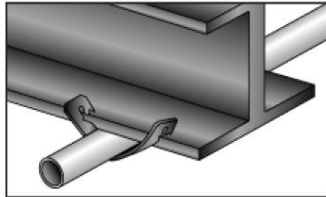

Morris CAT#: 18325 Spring Steel Fast Support Conduit Clips

Features:

- Supports conduit & flex cable from wire, rods or flanges
- Mounts On #12 to #8 Wire
- Mounts On 3/16" to 1/4" Rod
- Mounts On 1/8" to 3/8" Flange
- 18324 & 18325 not UL Listed

CONDUIT SIZE	CAT NO. FOR #10 & #12 WIRE	CAT NO. FOR #8 & #9 WIRE	3/16" TO 1/4" ROD	BOX QTY
1/2" EMT	18028	18028	18028	100
1/2" RIGID	18028	18030	18030	100
3/4" EMT	18030	18030	18030	100
3/4" RIGID	18030	18030	18324	100
1" EMT	-	18324	18324	100