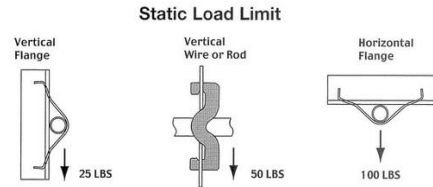

Morris CAT#: 18325 Spring Steel Fast Support Conduit Clips

Features:

- Supports conduit & flex cable from wire, rods or flanges
- Mounts On #12 to #8 Wire
- Mounts On 3/16" to 1/4" Rod
- Mounts On 1/8" to 3/8" Flange
- 18324 & 18325 not UL Listed

CONDUIT SIZE	CAT NO. FOR #10 & #12 WIRE	CAT NO. FOR #8 & #9 WIRE	3/16" TO 1/4" ROD	BOX QTY
1/2" EMT	18028	18028	18028	100
1/2" RIGID	18028	18030	18030	100
3/4" EMT	18030	18030	18030	100
3/4" RIGID	18030	18030	18324	100
1" EMT	-	18324	18324	100

CONDUIT SIZE	CAT NO. FOR 1/8"-1/4" FLANGE	CAT NO. FOR 3/16"-3/8" FLANGE	CAT NO. FOR 5/16"-3/8" FLANGE	BOX QTY
1/2" EMT	18028	18030	18030	100
1/2" RIGID	18030	18030	18324	100
3/4" EMT	18030	18324	18324	100
3/4" RIGID	18324	18325	18325	100
1" EMT	18324	18325*	18325*	100
1" RIGID	18325*	18325*	18325*	100
1-1/4" EMT	18325	-	-	100