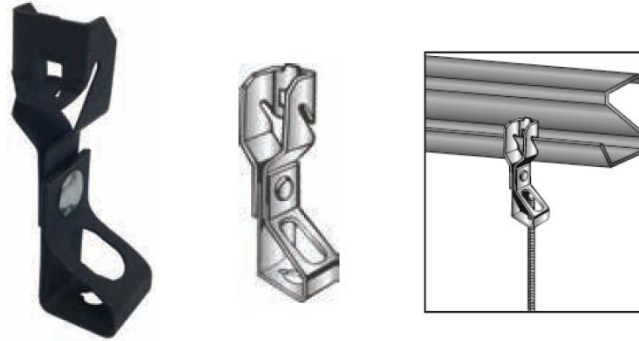

Morris CAT#: 18160-18161 Z Purlin Rod Hanger Assembly

Features:

- Installed without power tools
- Compensates for angle of purlin

Static Load Limit: 100 lbs

DIMENSIONS = INCHES

<i>CAT. NO.</i>	<i>FOR USE WITH</i>	<i>BOX QTY</i>
18160	1/4" THREADED ROD	100
18161	3/8" THREADED ROD	100