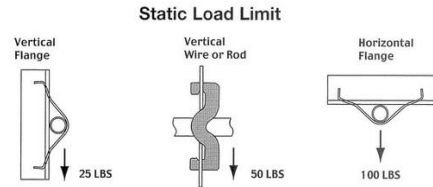

# Morris CAT#: 18030 Spring Steel Fast Support Conduit Clips

**Features:**

- Supports conduit & flex cable from wire, rods or flanges
- Mounts On #12 to #8 Wire
- Mounts On 3/16" to 1/4" Rod
- Mounts On 1/8" to 3/8" Flange
- 18324 & 18325 not UL Listed

CONDUIT SIZE	CAT NO. FOR #10 & #12 WIRE	CAT NO. FOR #8 & #9 WIRE	3/16" TO 1/4" ROD	BOX QTY
1/2" EMT	18028	18028	18028	100
1/2" RIGID	18028	18030	18030	100
3/4" EMT	18030	18030	18030	100
3/4" RIGID	18030	18030	18324	100
1" EMT	-	18324	18324	100

CONDUIT SIZE	CAT NO. FOR 1/8"-1/4" FLANGE	CAT NO. FOR 3/16"-3/8" FLANGE	CAT NO. FOR 5/16"-3/8" FLANGE	BOX QTY
1/2" EMT	18028	18030	18030	100
1/2" RIGID	18030	18030	18324	100
3/4" EMT	18030	18324	18324	100
3/4" RIGID	18324	18325	18325	100
1" EMT	18324	18325*	18325*	100
1" RIGID	18325*	18325*	18325*	100
1-1/4" EMT	18325	-	-	100