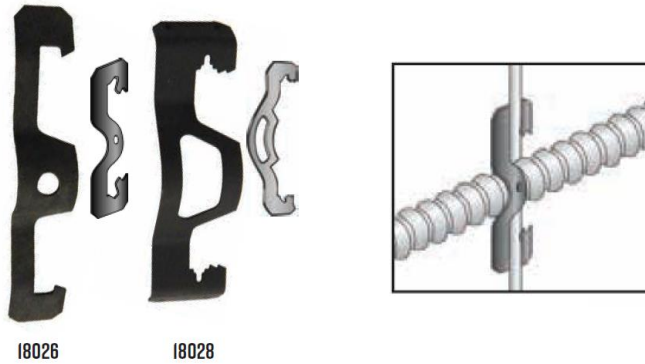

**Morris CAT#: 18026-18028**  
**Spring Steel Cable Clips**

**Features:**

- Cable Clip 14/2 Thru 12/3 MC, AC, or BX
- Supports cable from #12 to #8 wire in horizontal or vertical position
- OD's from .433 to .535
- NOTE: These products are designed for positioning only
- No load rating
- 18028 cULus Listed
- 18026 is not cULus Listed

<b>CABLE SIZE</b>	<b>CAT NO. FOR #12 WIRE</b>	<b>CAT NO. FOR #10 WIRE</b>	<b>CAT NO. FOR #8 &amp; #9 WIRE</b>	<b>BOX QTY</b>
14-2 CABLE	18026	18026	18026	100
14-3 CABLE	18026	18026	18026	100
12-2 CABLE	18026	18026	18026	100
12-3 CABLE	18026	18028	18028	100