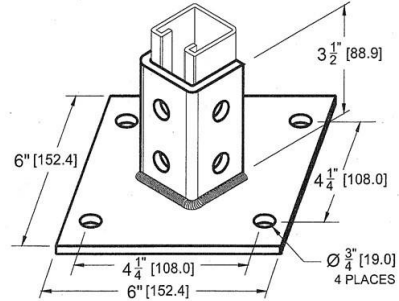

Morris CAT#: 17452
Post Base Single Channel
4 Hole Standard
Strut 1-5/8"

Features:

- Secures Strut Assembly to Floor or other Surface
- Galvanized Steel
- 4 Mounting Holes
- Corner Orientation
- 6" X 6" Base