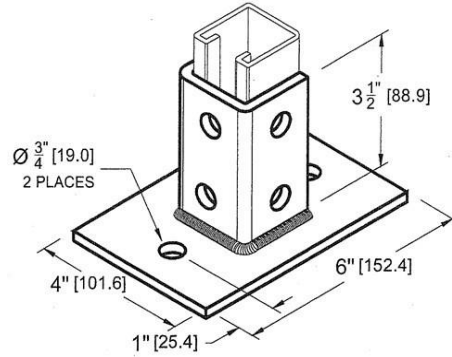

Morris CAT#: 17450
Post Base Single Channel
2 Hole Standard
Strut 1-5/8"

Features:

- Secures Strut Assembly to Floor or other Surface
- Galvanized Steel
- 2 Mounting Holes
- 4" X 6" Base

CAT. NO.	BOX QTY
---------------------	--------------------