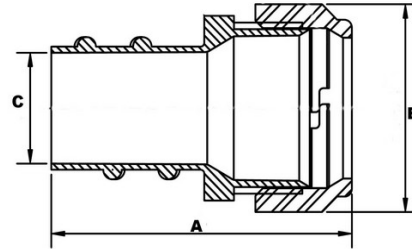

Morris CAT#: 15420-15422
EMT to Greenfield
Combination Compression Couplings

Features:

- To join EMT to Flexible Metallic Conduit
- Compression for EMT and Screw-In for Flex Conduit
- Zinc Die Cast

DIMENSIONS = INCHES

CAT. NO.	TRADE SIZE	DIMENSIONS			INNER BOX	OUTER BOX
		A	B	C		
15420	1/2"	1.61	.98	.57	50	500
15421	3/4"	1.87	1.20	.73	25	250
15422	1"	1.96	1.43	.92	10	100