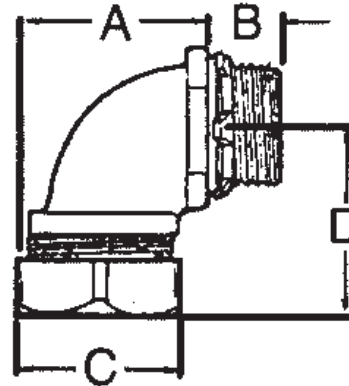

MORRIS CAT#: 15181-15186  
 Malleable Liquid Tight Connectors - 90° -  
 Insulated Throat

**Features:**

Malleable Liquid Tight Connectors - 90° - Insulated Throat features include:

- Malleable Iron
- 90°
- Insulated Throat
- UL Listed
- Order Qty of 1 = 1 Piece

DIMENSIONS = INCHES

CAT. NO.	TRADE SIZE	DIMENSIONS				INNER BOX	OUTER BOX
		A	B	C	D		
15181	1/2"	1.42	0.55	1.30	1.76	10	100
15182	3/4"	1.73	0.59	1.50	2.01	10	100
15183	1"	2.01	0.65	1.81	2.13	5	50
15184	1-1/4"	2.30	0.67	2.20	2.32	-	10
15185	1-1/2"	2.62	0.71	2.44	2.60	-	10
15186	2"	2.99	0.73	2.95	3.03	-	5