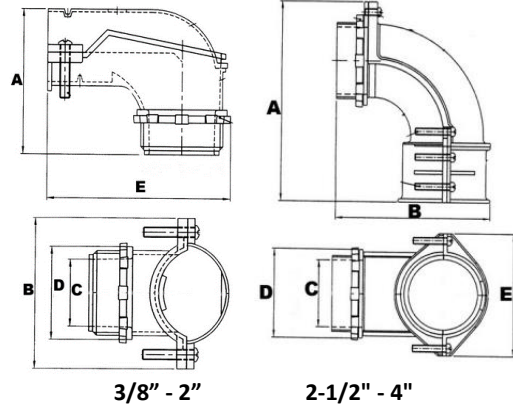

Morris CAT#: 15131-15141
Squeeze Box Connectors 90°

Features:

- Used with a locknut to Terminate Steel or Aluminum Flexible Metal Conduit, AC and MC Cable to a steel outlet box or other metal enclosure
- Assembled with Zinc Die Cast Locknut & Combo Screws

DIMENSIONS = INCHES

CAT. NO.	TRADE SIZE	DIMENSIONS					INNER BOX	OUTER BOX
		A	B	C	D	E		
15131	3/8"	1.22	1.34	.63	.97	1.89	50	500
15132	1/2"	1.50	1.65	.63	.97	2.07	25	250
15133	3/4"	1.58	1.89	.86	1.20	2.38	10	100
15134	1"	2.26	2.38	1.04	1.45	3.04	5	50
15135*	1-1/4"	2.76	2.68	1.42	1.86	4.08	10	40
15136*	1-1/2"	4.06	3.76	1.58	2.32	6.56	2	12
15137*	2"	4.08	3.76	2.07	2.66	6.69	2	12
15138*	2-1/2"	6.90	5.40	2.50	3.07	3.98	-	10
15139*	3"	7.80	5.70	3.15	3.71	4.80	-	6
15140*	3-1/2"	9.40	7.52	3.46	4.53	5.66	-	3
15141*	4"	10.50	8.28	3.94	5.04	6.24	-	3