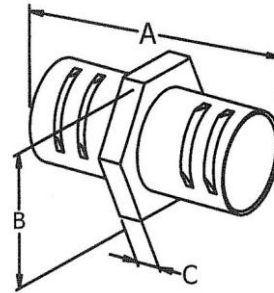

Morris CAT#: 15084-15089
Screw-In Couplings
For Greenfield/Flex Conduit

Features:

- Use to connect two pieces of Flexible Metal Conduit
- Zinc Die Cast

DIMENSIONS = INCHES

CAT. NO.	TRADE SIZE	DIMENSIONS			INNER BOX	OUTER BOX
		A	B	C		
15084	1/2"	1.81	.91	.20	40	400
15085	3/4"	2.09	1.10	.24	25	250
15086	1"	2.40	1.36	.32	15	150
15087	1-1/4"	2.76	1.66	.32	10	100
15088	1-1/2"	3.08	1.93	.32	6	60
15089	2"	3.32	2.48	.32	3	30