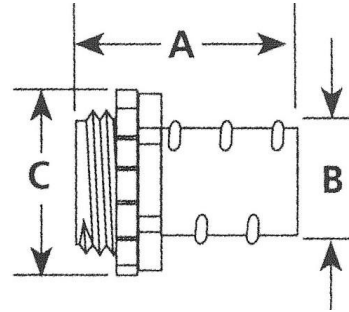

**Morris CAT#: 15077-15083**  
**Screw-In Connector Insulated Throat**  
**For Greenfield/Flex Conduit**

**Features:**

- Use to connect Flexible Metallic Conduit to steel outlet box, load center or other metal enclosure
- Insulated Throat
- Zinc Die Cast
- Assembled with Zinc Die Cast locknut

DIMENSIONS = INCHES

CAT. NO.	TRADE SIZE	DIMENSIONS			INNER BOX	OUTER BOX
		A	B (OD)	C		
15077	3/8"	1.26	.38	1.10	80	800
15078	1/2"	1.34	.64	1.10	60	600
15079	3/4"	1.56	.81	1.38	35	350
15080	1"	1.91	1.00	1.70	15	150
15081	1-1/4"	2.17	1.27	2.10	10	100
15082	1-1/2"	2.36	1.51	2.42	6	60
15083	2"	2.52	2.02	2.98	3	30