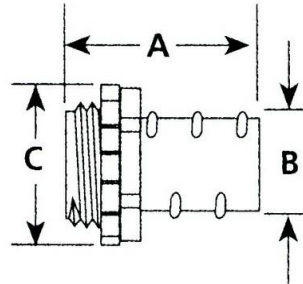

**Morris CAT#: 15070-15076**  
**Screw-In Connector**  
**For Greenfield/Flex Conduit**

**Features:**

- Use to connect Flexible Metallic Conduit to steel outlet box, load center or other metal enclosure
- Zinc Die Cast
- Assembled with Zinc Die Cast locknut

DIMENSIONS = INCHES

CAT. NO.	TRADE SIZE	DIMENSIONS			INNER BOX	OUTER BOX
		A	B	C		
15070	3/8"	1.22	.38	1.1	80	800
15071	1/2"	1.30	.64	1.1	60	600
15072	3/4"	1.52	.81	1.38	35	350
15073	1"	1.87	1.00	1.70	15	150
15074	1-1/4"	2.13	1.27	2.1	10	100
15075	1-1/2"	2.32	1.51	2.42	6	60
15076	2"	2.48	2.02	2.98	3	30