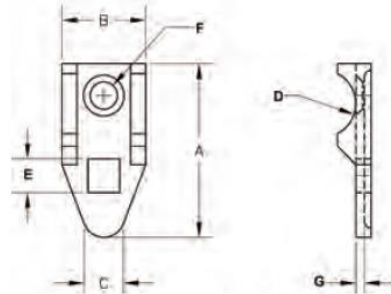

Morris CAT#: 14782-14793
Malleable EMT/Rigid Clamp Back Spacers

Features:

- Provides Space between conduit and mounting surface
- For use with malleable iron or aluminum straps
- Can be used with one hole straps
- Heavy Duty Casting

DIMENSIONS = INCHES

CAT. NO.	TRADE SIZE	DIMENSIONS							INNER BOX	OUTER BOX
		A	B	C	D	E	F	G		
14782	1/2"	2.06	1.00	.50	.43	.32	40	.08	25	250
14783	3/4"	2.38	1.06	.50	.53	.32	40	.08	25	250
14784	1"	2.94	1.25	.56	.67	.32	40	.08	25	250
14785	1-1/4"	3.50	1.38	.75	.84	.32	40	.08	10	100
14786	1-1/2"	3.81	1.44	.81	.96	.32	40	.08	10	100
14787	2"	4.75	1.94	1.00	1.20	.32	40	.08	5	50
14788	2-1/2"	5.75	2.44	.75	1.45	.32	40	.08	-	25
14789	3"	6.69	2.63	.088	1.77	.32	40	.08	-	10
14790	3-1/2"	7.13	2.88	1.08	2.02	.32	40	.08	-	10
14791	4"	8.88	3.06	1.06	2.27	.32	40	.08	-	10
14792	5"	10.13	3.75	.06	2.81	.32	40	.08	-	10
14793	6"	12.19	4.00	.75	3.35	.32	40	.08	-	10