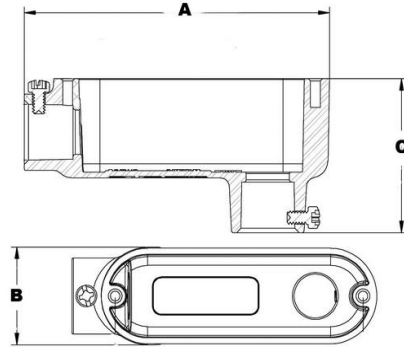

Morris CAT#: 14246-14251
Aluminum Combination Conduit Bodies
LB Type

Features:

- Threaded for Rigid & IMC Conduits
- Set Screw for EMT Conduit
- RainTight when used with Gasketed Covers
- Die-Cast from High-Strength, Corrosion and Weather Resistant Copper Free Aluminum Alloy
- Flat Back Design for easy mounting close to walls
- For use with Rigid, IMC & EMT Conduit
- Cover & Gasket included

DIMENSIONS = INCHES

CAT. NO.	TRADE SIZE	DIMENSIONS-LB SERIES			BOX QTY
		A	B	C	
WITH COVER AND GASKET					
14246	1/2"	4.31	1.34	2.09	50
14247	3/4"	5.08	1.56	2.39	50
14248	1"	5.92	1.82	2.78	25
14249	1-1/4"	7.82	2.51	3.52	10
14250	1-1/2"	7.82	2.51	3.52	10
14251	2"	10.05	3.19	4.51	10