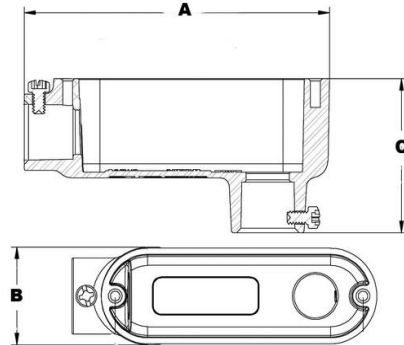

**Morris CAT#: 14240-14245**  
**Aluminum Combination Conduit Bodies**  
**LB Type**

**Features:**

- Threaded for Rigid & IMC Conduits
- Set Screw for EMT Conduit
- RainTight when used with Gasketed Covers
- Die-Cast from High-Strength, Corrosion and Weather Resistant Copper Free Aluminum Alloy
- Flat Back Design for easy mounting close to walls
- For use with Rigid, IMC & EMT Conduit
- Cover & Gasket not included

DIMENSIONS = INCHES

CAT. NO.	TRADE SIZE	DIMENSIONS-LB SERIES			BOX QTY
		A	B	C	
14240	1/2"	4.31	1.34	2.09	50
14241	3/4"	5.08	1.56	2.39	50
14242	1"	5.92	1.82	2.78	25
14243	1-1/4"	7.82	2.51	3.52	10
14244	1-1/2"	7.82	2.51	3.52	10
14245	2"	10.05	3.19	4.51	10