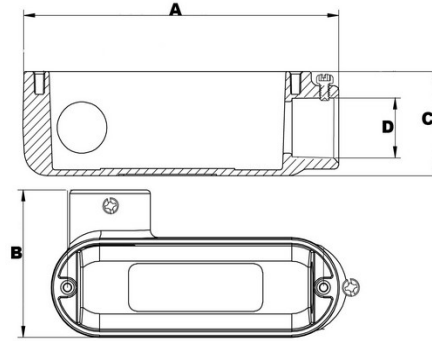

Morris CAT#: 14210-14215
Aluminum EMT Set Screw Conduit Bodies
LL Type

Features:

- Set Screw for EMT Conduit
- RainTight when used with Gasketed Covers
- Die-Cast from High-Strength, Corrosion and Weather Resistant Copper Free Aluminum Alloy
- Flat Back Design for easy mounting close to walls
- For use with EMT Conduit
- Cover & Gasket included

DIMENSIONS = INCHES

| CAT. NO. | TRADE SIZE | DIMENSIONS-LL SERIES | | | | BOX QTY |
|------------------------------|------------|----------------------|------|------|------|---------|
| | | A | B | C | D | |
| WITH COVER AND GASKET | | | | | | |
| 14210 | 1/2" | 4.31 | 2.03 | 1.36 | .72 | 50 |
| 14211 | 3/4" | 5.08 | 2.30 | 1.63 | .96 | 50 |
| 14212 | 1" | 5.92 | 2.68 | 1.89 | 1.18 | 25 |
| 14213 | 1-1/4" | 7.82 | 3.52 | 2.50 | 1.52 | 10 |
| 14214 | 1-1/2" | 7.82 | 3.52 | 2.50 | 1.76 | 10 |
| 14215 | 2" | 10.05 | 4.27 | 3.41 | 2.21 | 10 |