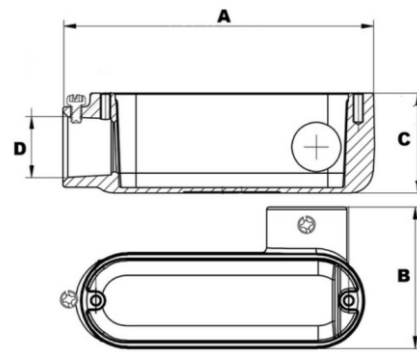

Morris CAT#: 14190-14195
Aluminum EMT Set Screw Conduit Bodies
LR Type

Features:

- Set Screw for EMT Conduit
- RainTight when used with Gasketed Covers
- Die-Cast from High-Strength, Corrosion and Weather Resistant Copper Free Aluminum Alloy
- Flat Back Design for easy mounting close to walls
- For use with EMT Conduit
- Cover & Gasket included

DIMENSIONS = INCHES

CAT. NO.	TRADE SIZE	DIMENSIONS-LR SERIES				BOX QTY
		A	B	C	D	
WITH COVER AND GASKET						
14190	1/2"	4.31	2.03	1.36	.72	50
14191	3/4"	5.08	2.30	1.63	.96	50
14192	1"	5.92	2.68	1.89	1.18	25
14193	1-1/4"	7.82	3.52	2.50	1.52	10
14194	1-1/2"	7.82	3.52	2.50	1.76	10
14195	2"	10.05	4.27	3.41	2.21	10