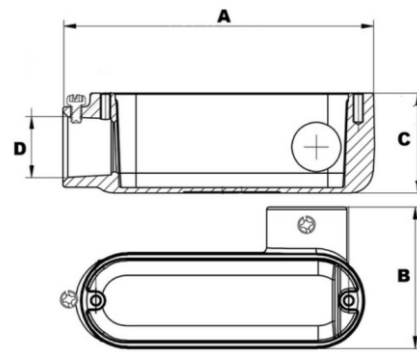

Morris CAT#: 14180-14185
 Aluminum EMT Set Screw Conduit Bodies
 LR Type

Features:

- Set Screw for EMT Conduit
- RainTight when used with Gasketed Covers
- Die-Cast from High-Strength, Corrosion and Weather Resistant Copper Free Aluminum Alloy
- Flat Back Design for easy mounting close to walls
- For use with EMT Conduit
- Cover & Gasket not included

DIMENSIONS = INCHES

CAT. NO.	TRADE SIZE	DIMENSIONS-LR SERIES				BOX QTY
		A	B	C	D	
14180	1/2"	4.31	2.03	1.36	.72	50
14181	3/4"	5.08	2.30	1.63	.96	50
14182	1"	5.92	2.68	1.89	1.18	25
14183	1-1/4"	7.82	3.52	2.50	1.52	10
14184	1-1/2"	7.82	3.52	2.50	1.76	10
14185	2"	10.05	4.27	3.41	2.21	10