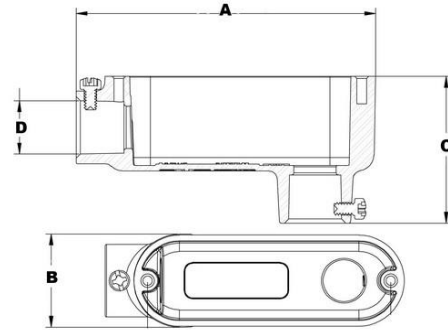

Morris CAT#: 14140-14145
Aluminum EMT Set Screw Conduit Bodies
LB Type

Features:

- Set Screw for EMT Conduit
- RainTight when used with Gasketed Covers
- Die-Cast from High-Strength, Corrosion and Weather Resistant Copper Free Aluminum Alloy
- Flat Back Design for easy mounting close to walls
- For use with EMT Conduit
- Cover & Gasket not included

DIMENSIONS = INCHES

CAT. NO.	TRADE SIZE	DIMENSIONS-LB SERIES				BOX QTY
		A	B	C	D	
14140	1/2"	4.31	1.34	2.09	.72	50
14141	3/4"	5.08	1.56	2.39	.96	50
14142	1"	5.92	1.82	2.78	1.18	25
14143	1-1/4"	7.82	2.51	3.52	1.53	10
14144	1-1/2"	7.82	2.51	3.52	1.76	10
14145	2"	10.05	3.19	4.51	2.21	10