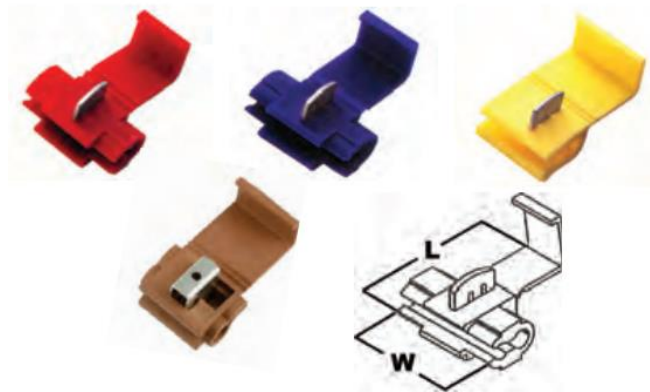

# MORRIS CAT#: 10772-10777

## Quick Splice Connectors

### Features:

- Pre-insulated Insulation Displacement Connector
- Used for quick connections with no wire stripping
- Simply insert both wires, squeeze down the Metal Insulation Displacement Tab with pliers and snap the cover into place
- Housing Material: Polypropylene
- Contact Material: Electro-Tin Plated Brass
- Temperature Rating: 221°F (105°C)
- 600 Volts

AWG	22	20	18	16	14	12	10
AMP	3	4	7	10	15	20	24

DIMENSIONS = INCHES

CAT. NO.	COLOR	WIRE RANGE	WIDTH	LENGTH	BAG QTY	MASTER BAG QTY
10772	RED	22-18	.79	1.06	25	100
10774	BLUE	18-14	.79	1.06	25	100
10776	YELLOW	12-10	.81	1.35	25	100
10777	BROWN	12-10 LINE 18-14 TAP	.81	1.36	25	100