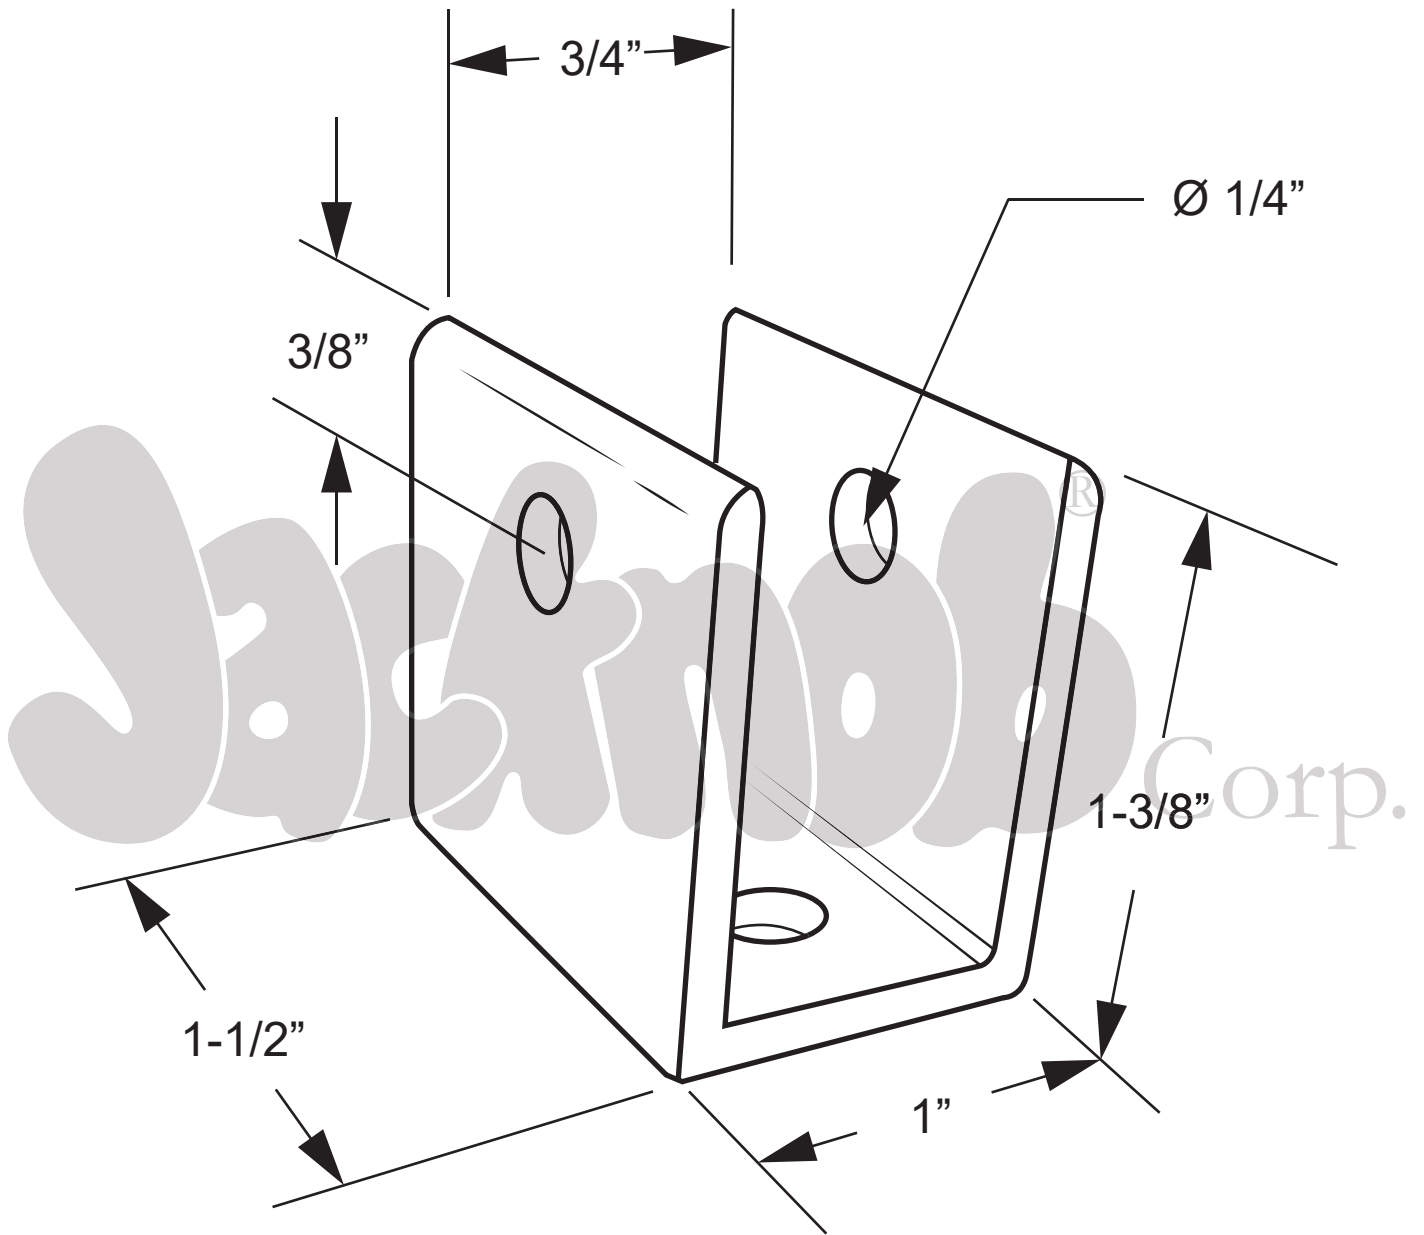

1894
(U-BRACKET 3/4" - ALUMINUM)

NOTE: THICKNESS 1/8" ALUMINUM
TWO HOLES IN BASE

Copyright - 2020 Jacknob Corp. all rights reserved

All dimensions shown are approximate. Do not predrill or fabricate based on dimensions shown.