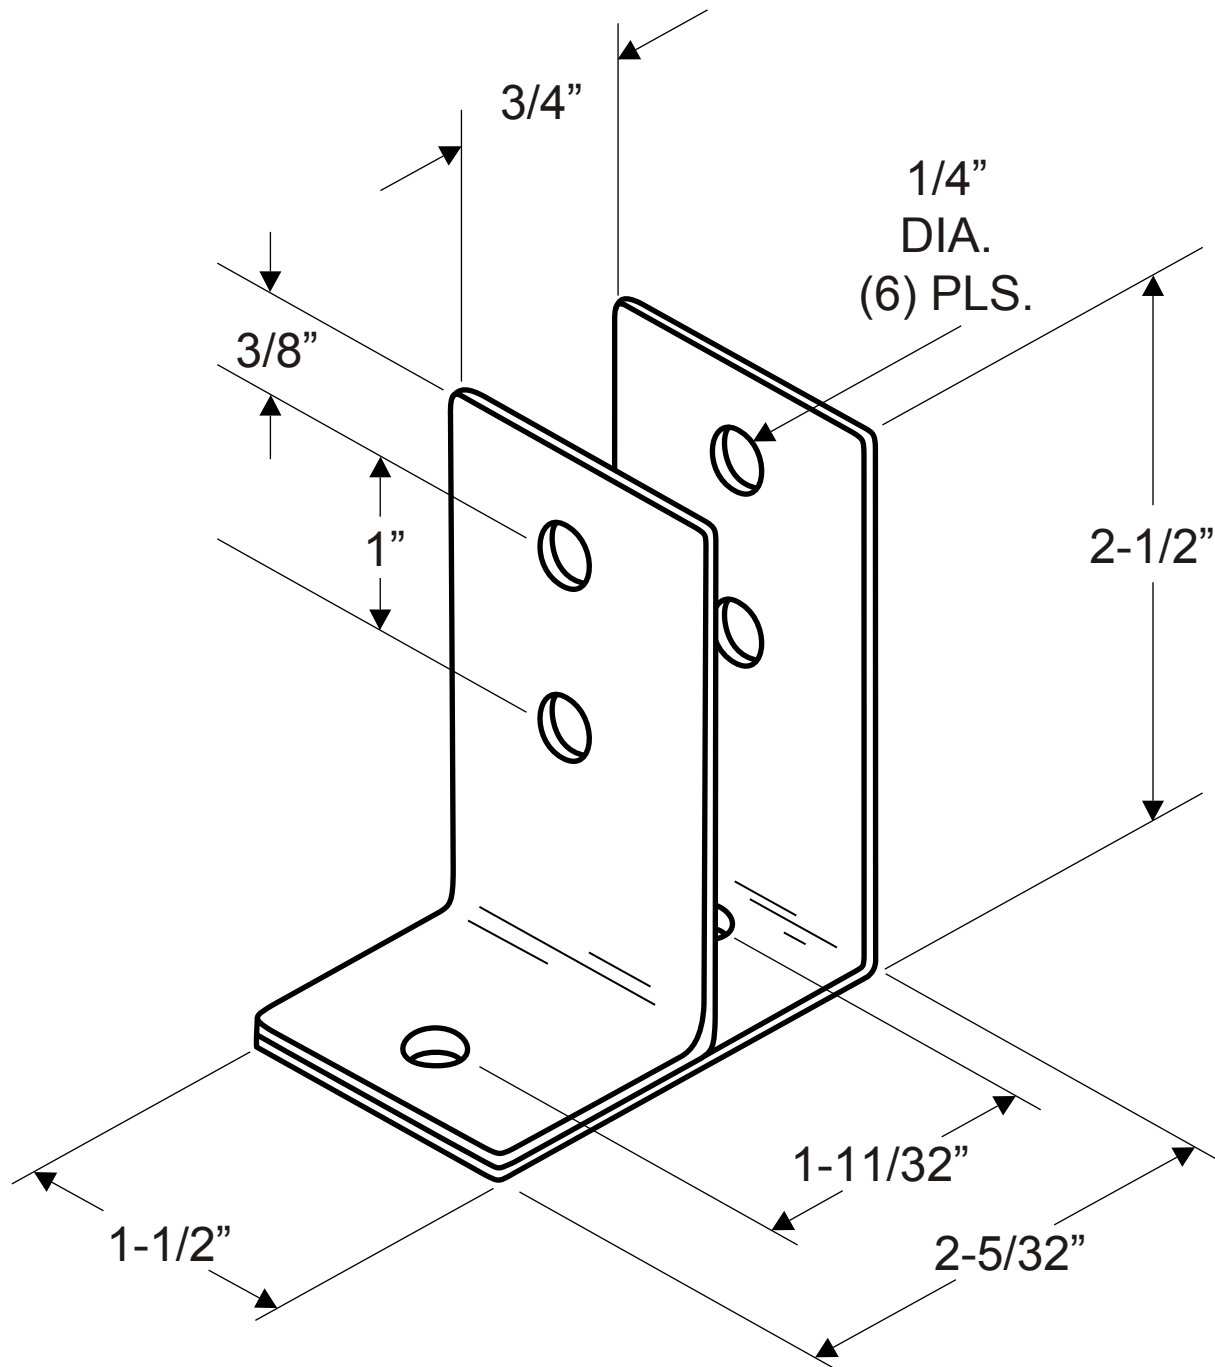

1699
(URINAL SCREEN BRACKET - ONE EAR 3/4")

NOTE: 14 GAUGE (.075" THICK STAINLESS)