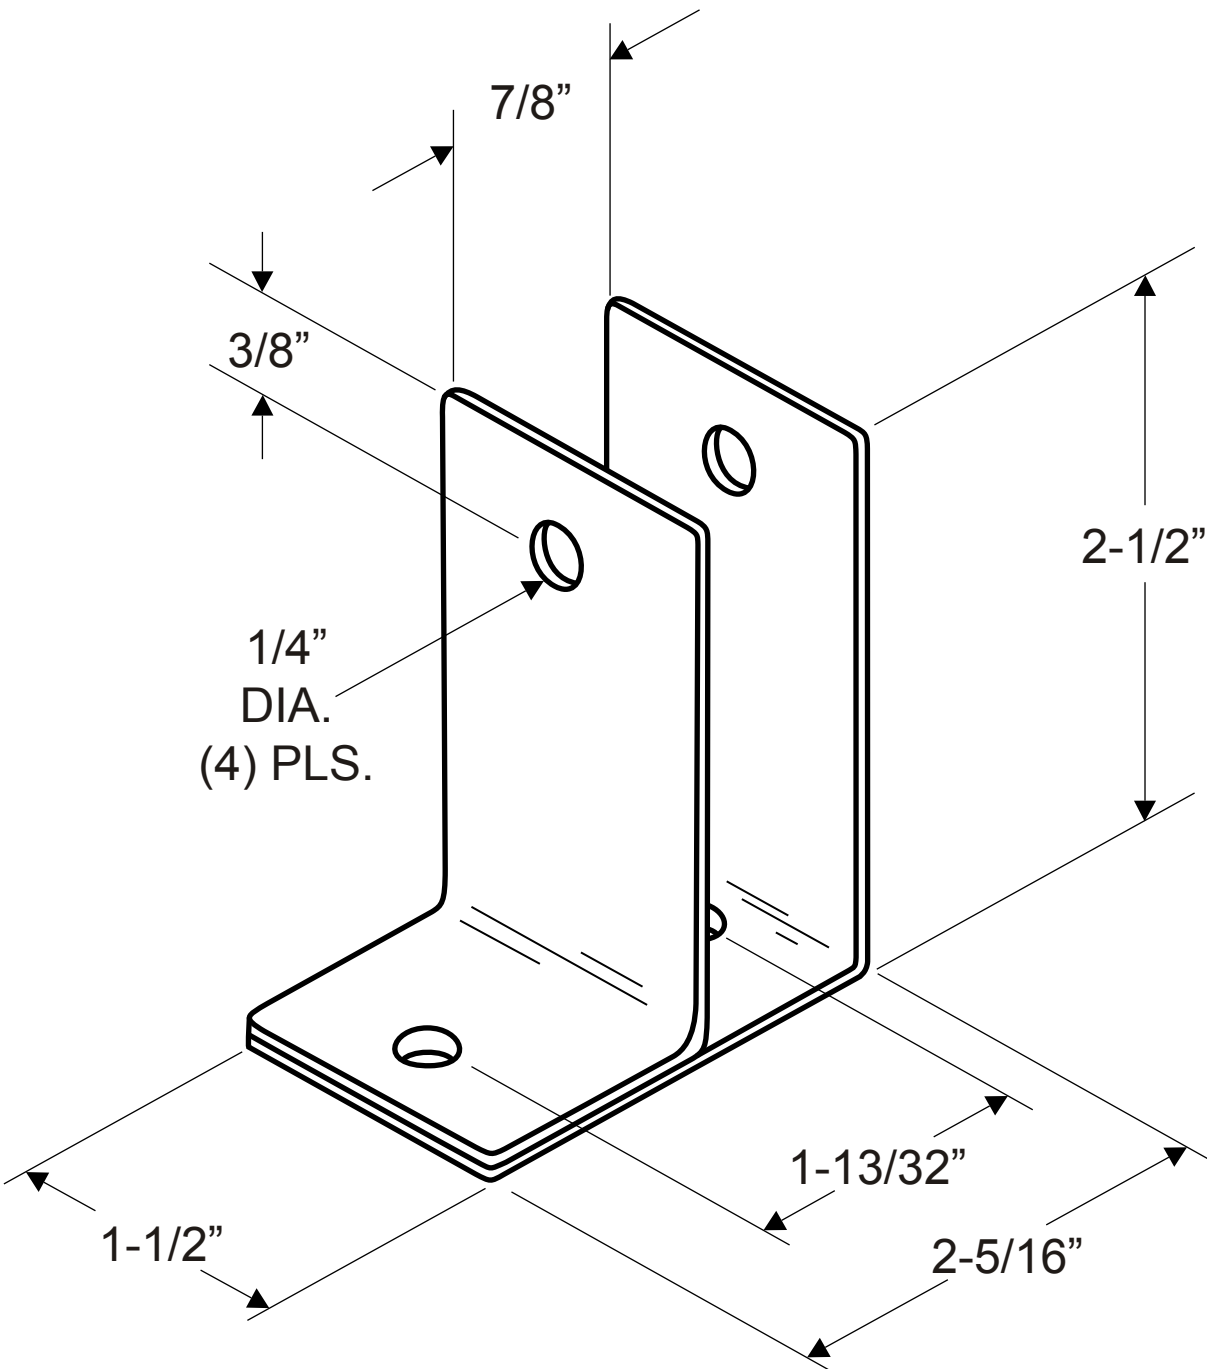

**1659  
(WALL BRACKET - ONE EAR 7/8")**

**NOTE: 14 GAUGE (.075" THICK STAINLESS)**