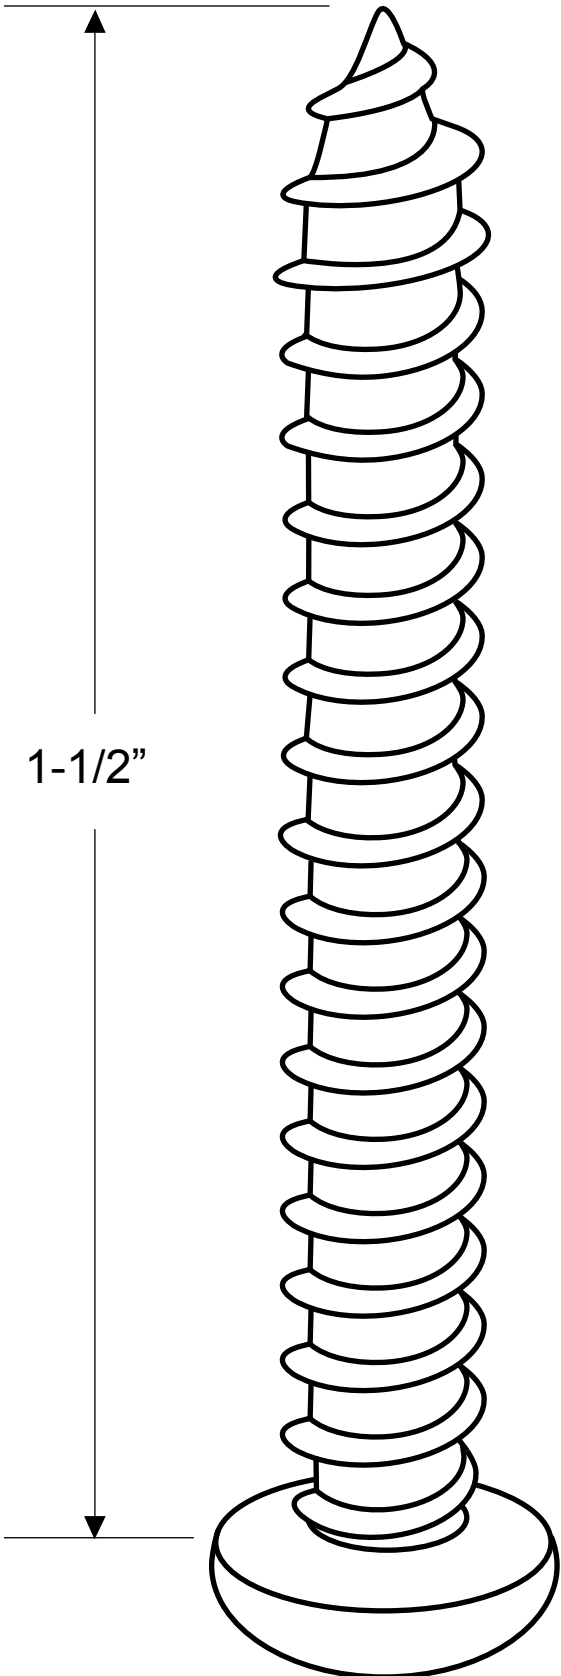

**9303, 92319
(SHEET METAL SCREW 14 X 1-1/2")**

**T-27
SIX LOBE**

7/16"
DIA.

ONE-WAY

31/64"
DIA.

	ONE WAY	SIX LOBE
CHROME STEEL	9303	—
STAINLESS	—	92319