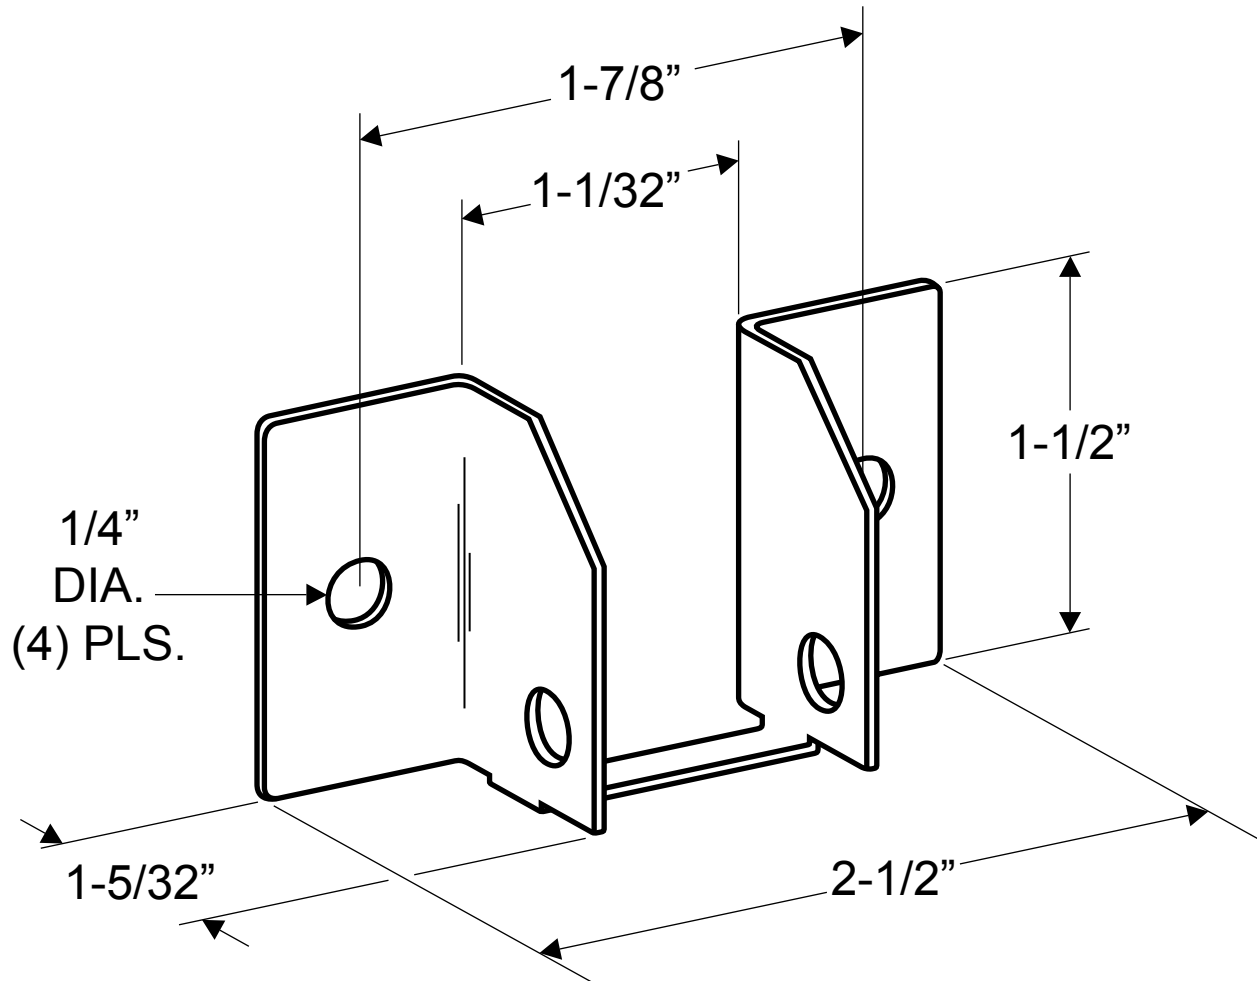

**2109  
(HEADRAIL BRACKET)**

**NOTE: 16 GAUGE (.063" THICK STAINLESS)**