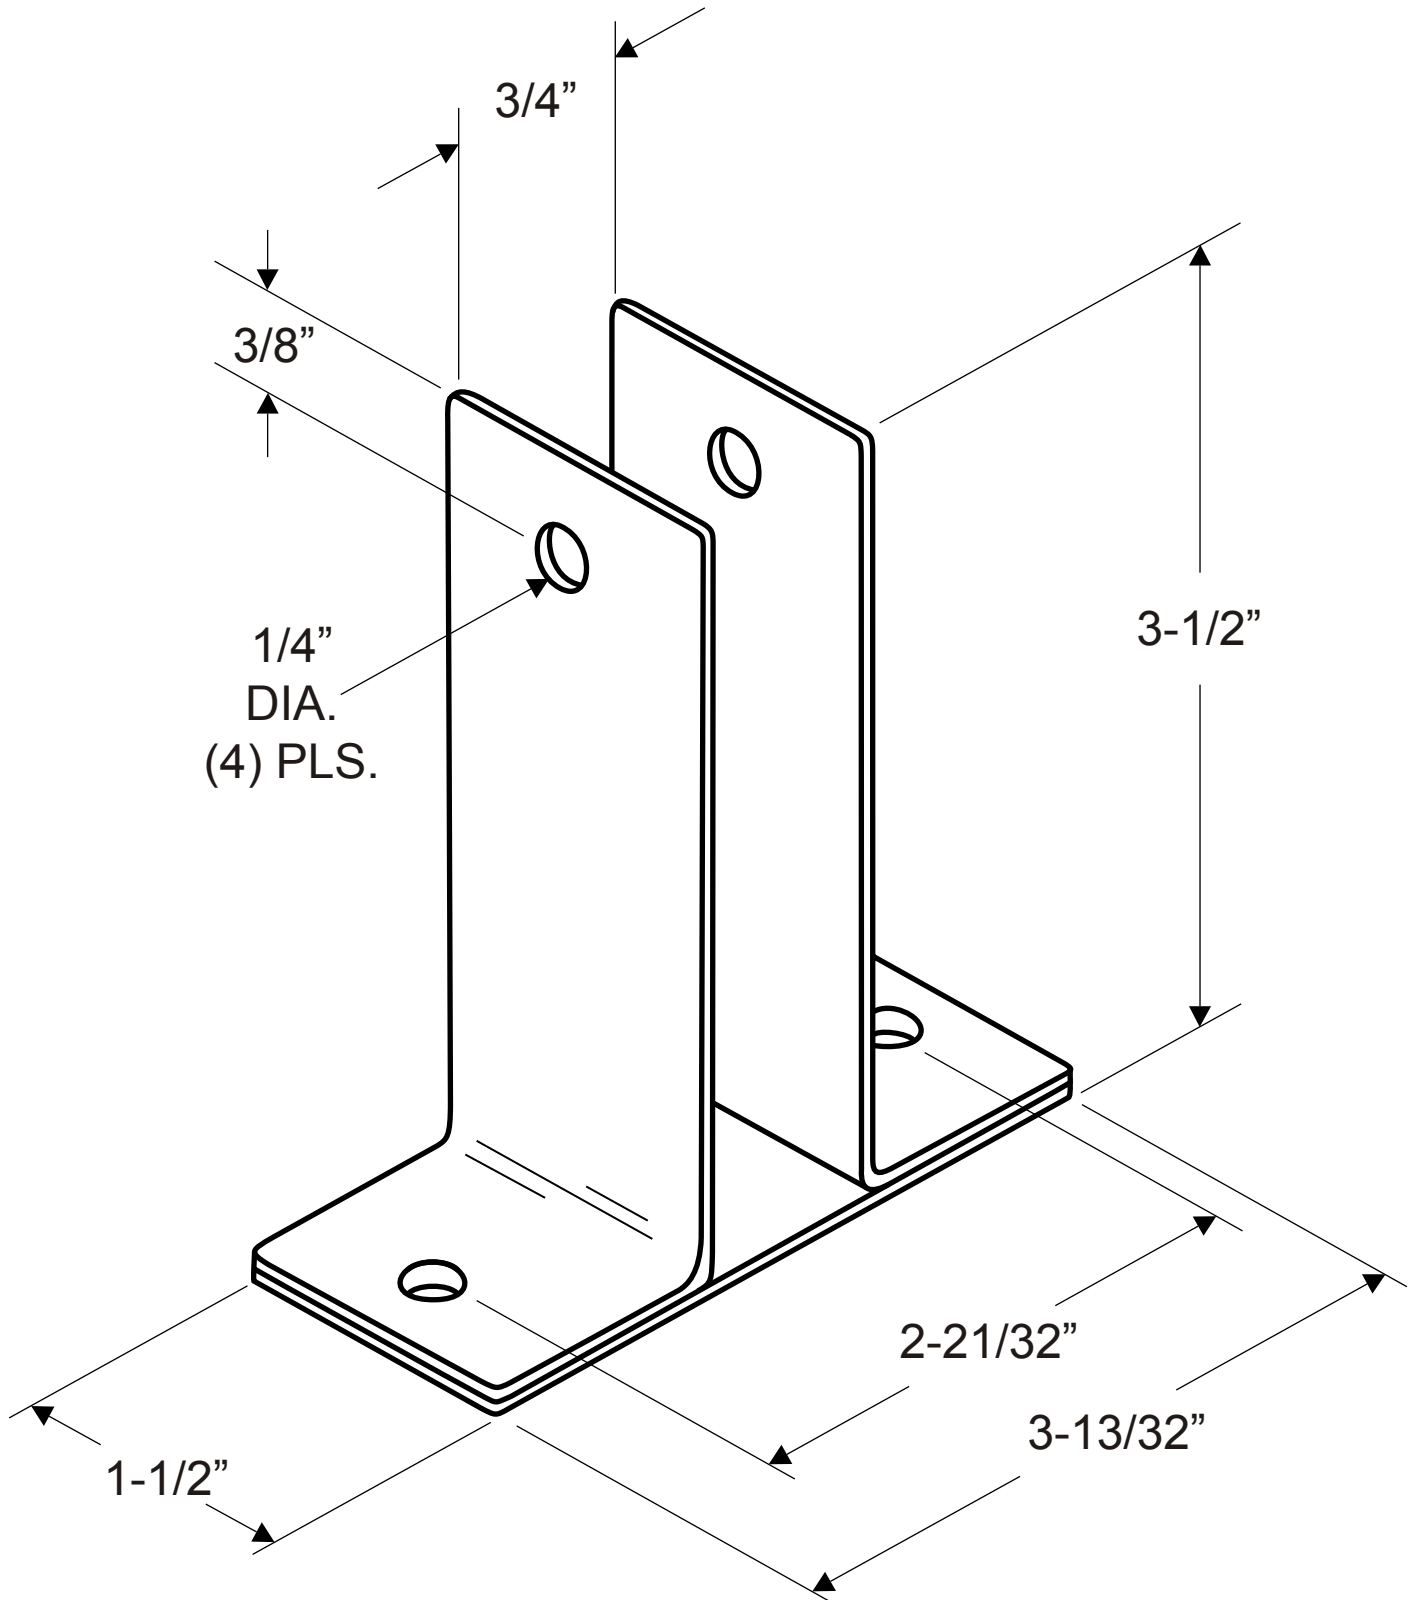

1249
(WALL BRACKET - TWO EAR X-LONG 3/4")

NOTE: 14 GAUGE (.075" THICK STAINLESS)