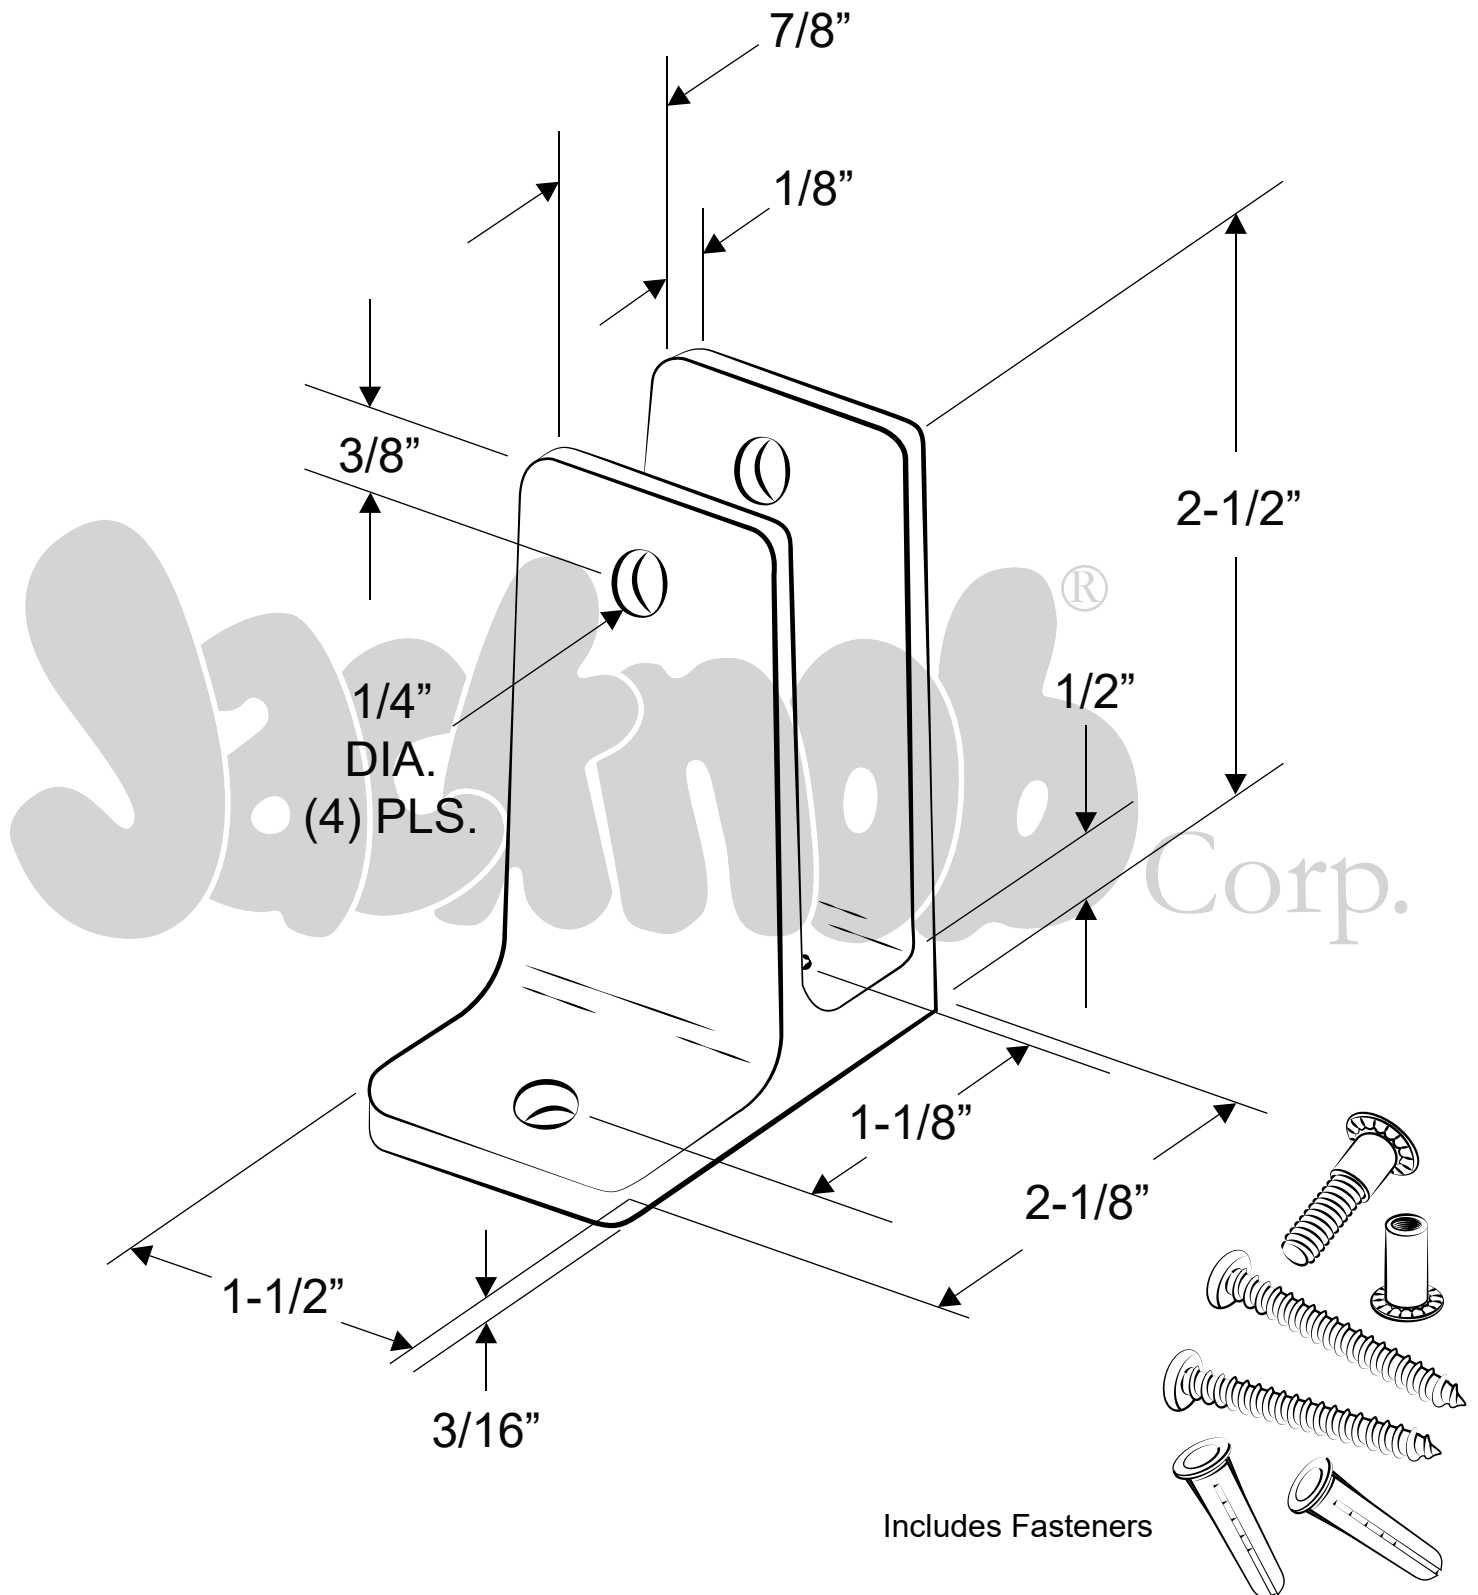

**601650, 601653  
(WALL BRACKET - ONE EAR 7/8" & SCREW PACK)**

Copyright - 2019 Jacknob Corp. all rights reserved  
All dimensions shown are approximate. Do not predrill or fabricate based on dimensions shown.  
The manufacturer reserves the right to, and may from time to time, make changes in dimensions and designs.