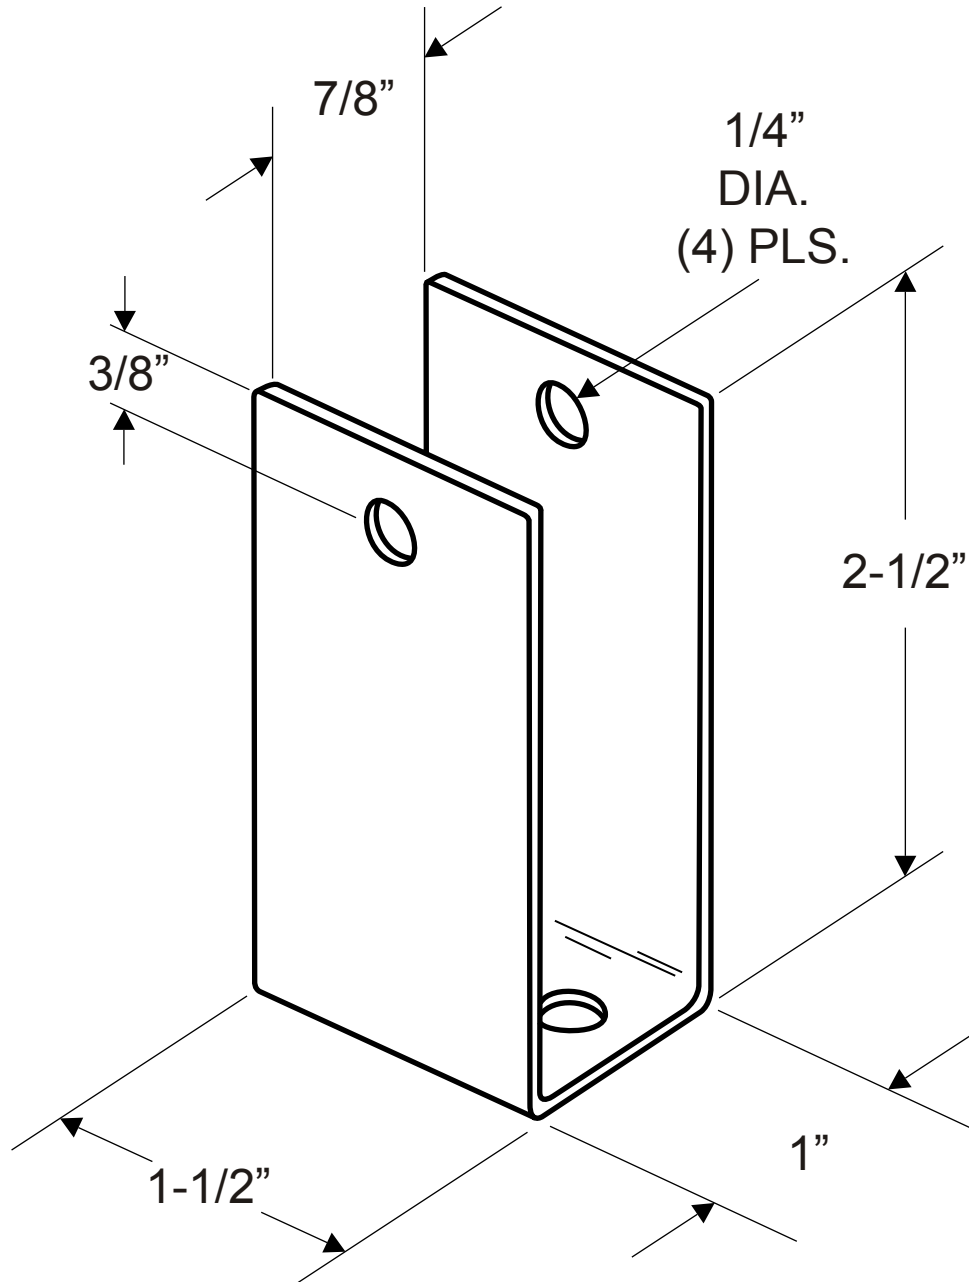

**1979
(U-BRACKET X-LONG 7/8")**

**NOTE: 14 GAUGE (.075" THICK STAINLESS)
TWO HOLES IN BASE**