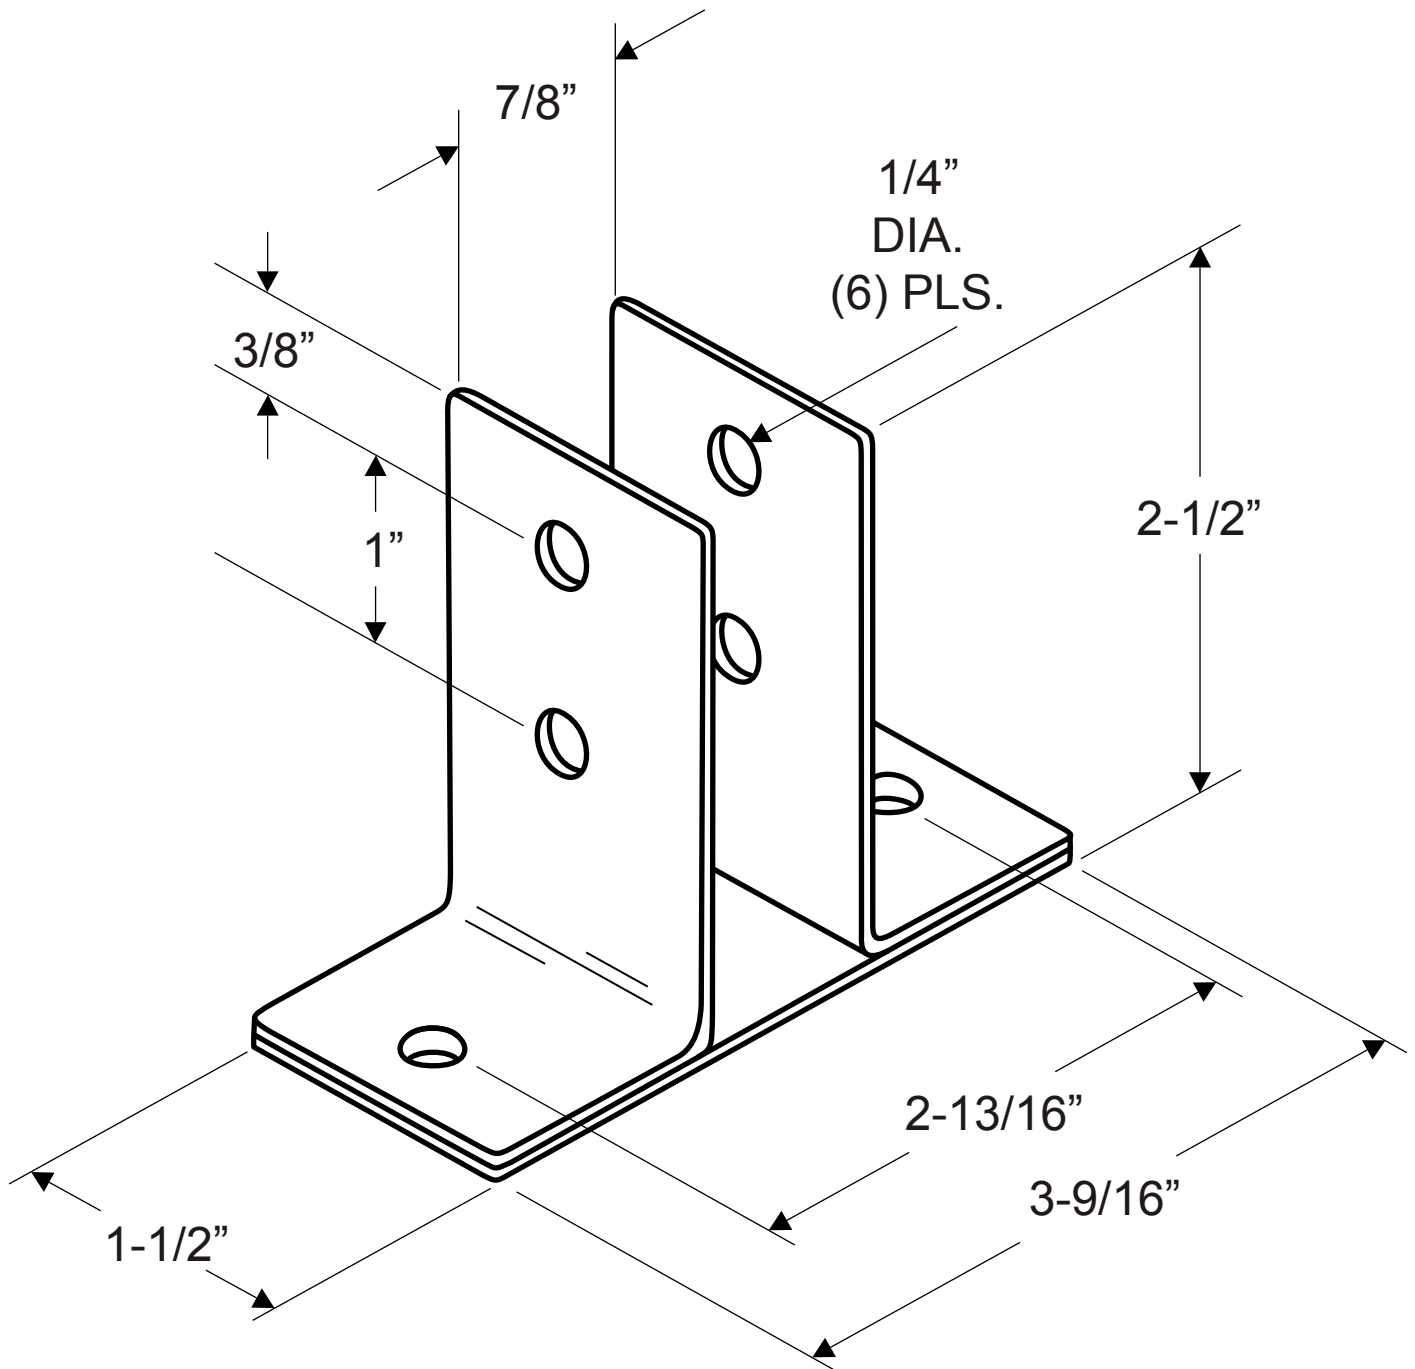

**1609
(URINAL SCREEN BRACKET - TWO EAR 7/8")**

NOTE: 14 GAUGE (.075" THICK STAINLESS)