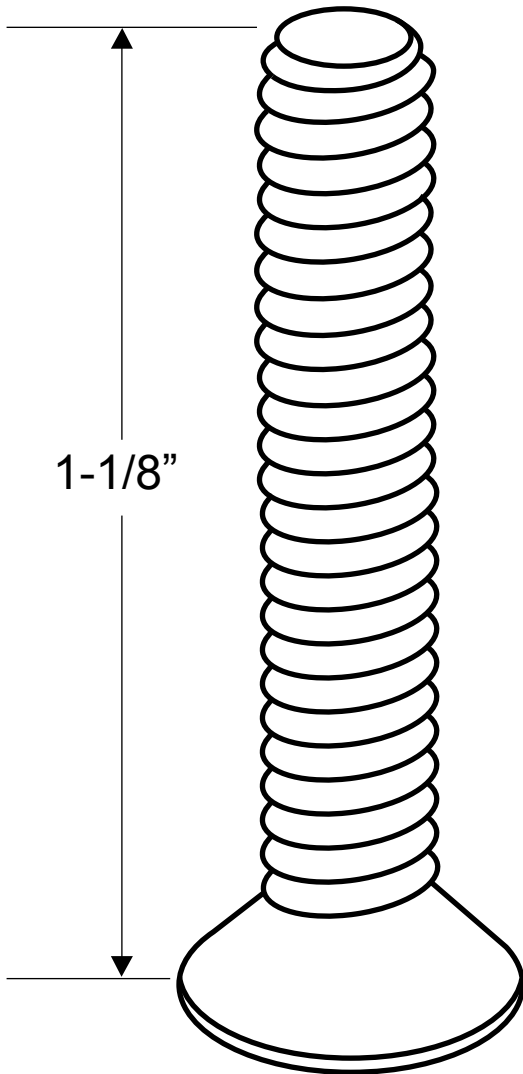

**9443, 9449, 9442, 88343, 88349
(MACHINE SCREW 8-32 X 1-1/8")**

**T-27
SIX LOBE**

ONE-WAY

5/16" DIA.

	ONE WAY	SIX LOBE
CHROME STEEL	9443	88343
STAINLESS	9449	88349
BRASS PLATED STAINLESS	9442	—