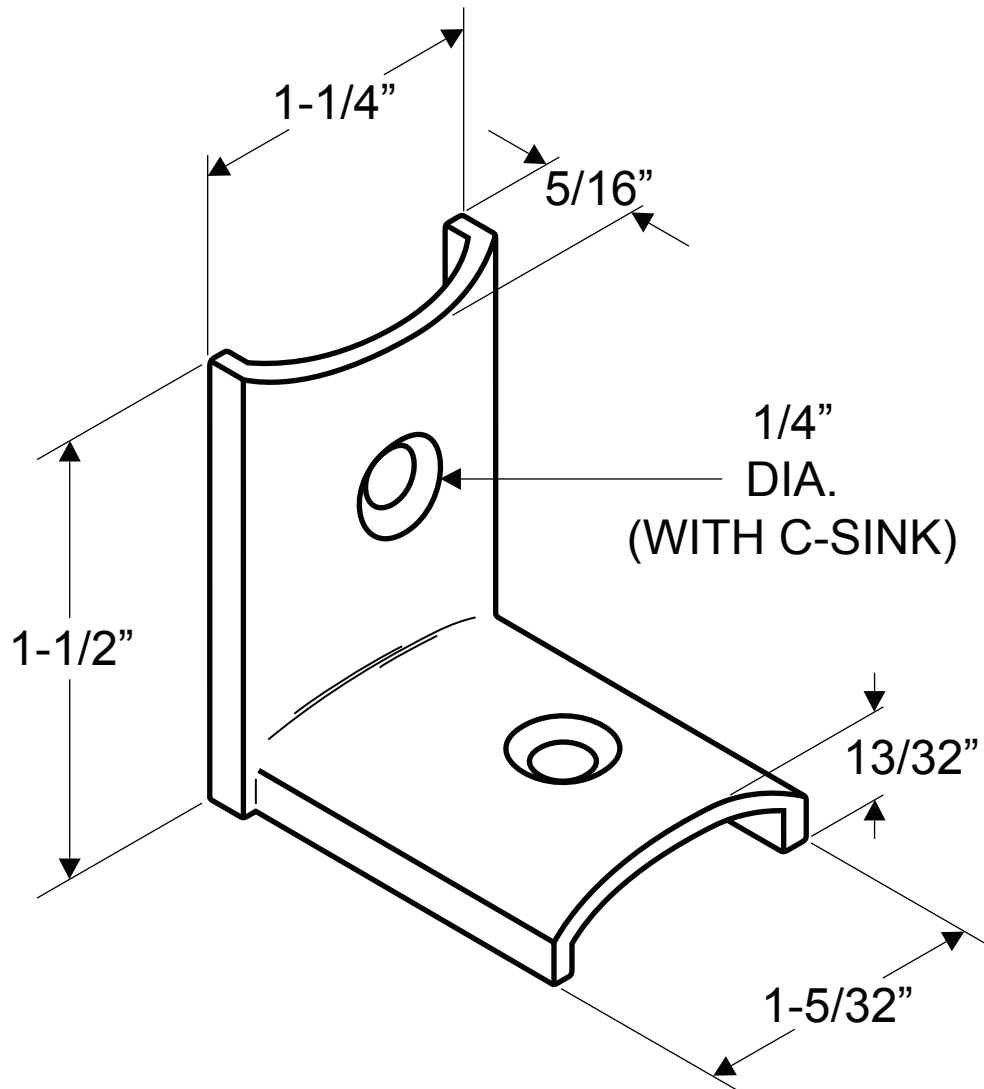

**1550  
(ALCOVE CLIP)**

**NOTE: FOR 1" DOOR & 1-1/4" POST**