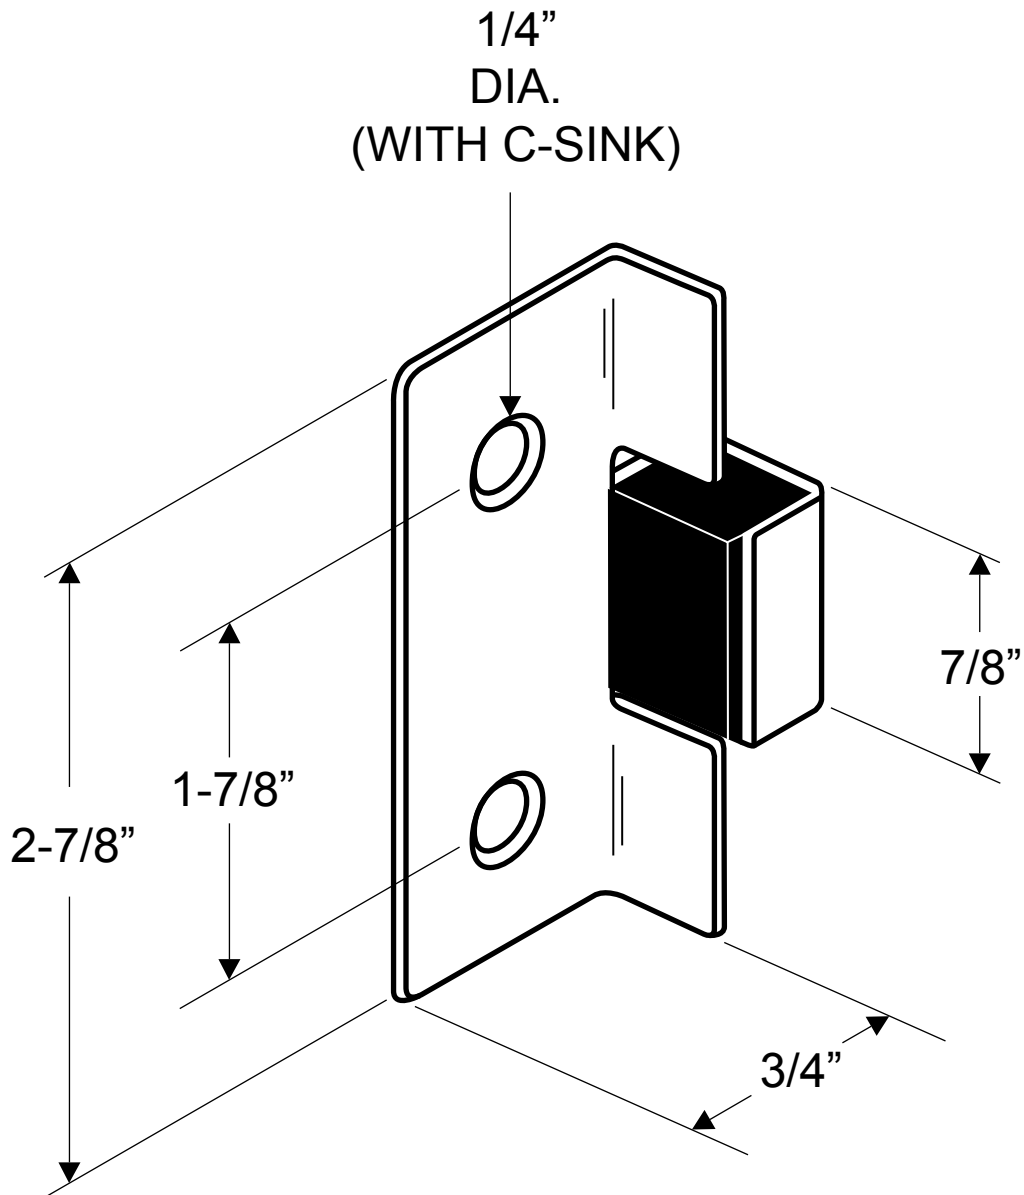

**6437509**  
**(STRIKE AND KEEPER - OUTSWING 3/4")**

**NOTE: FLAT-BACKED FOR WALL MOUNTING.**  
**14 GAUGE (.075" THICK STAINLESS)**