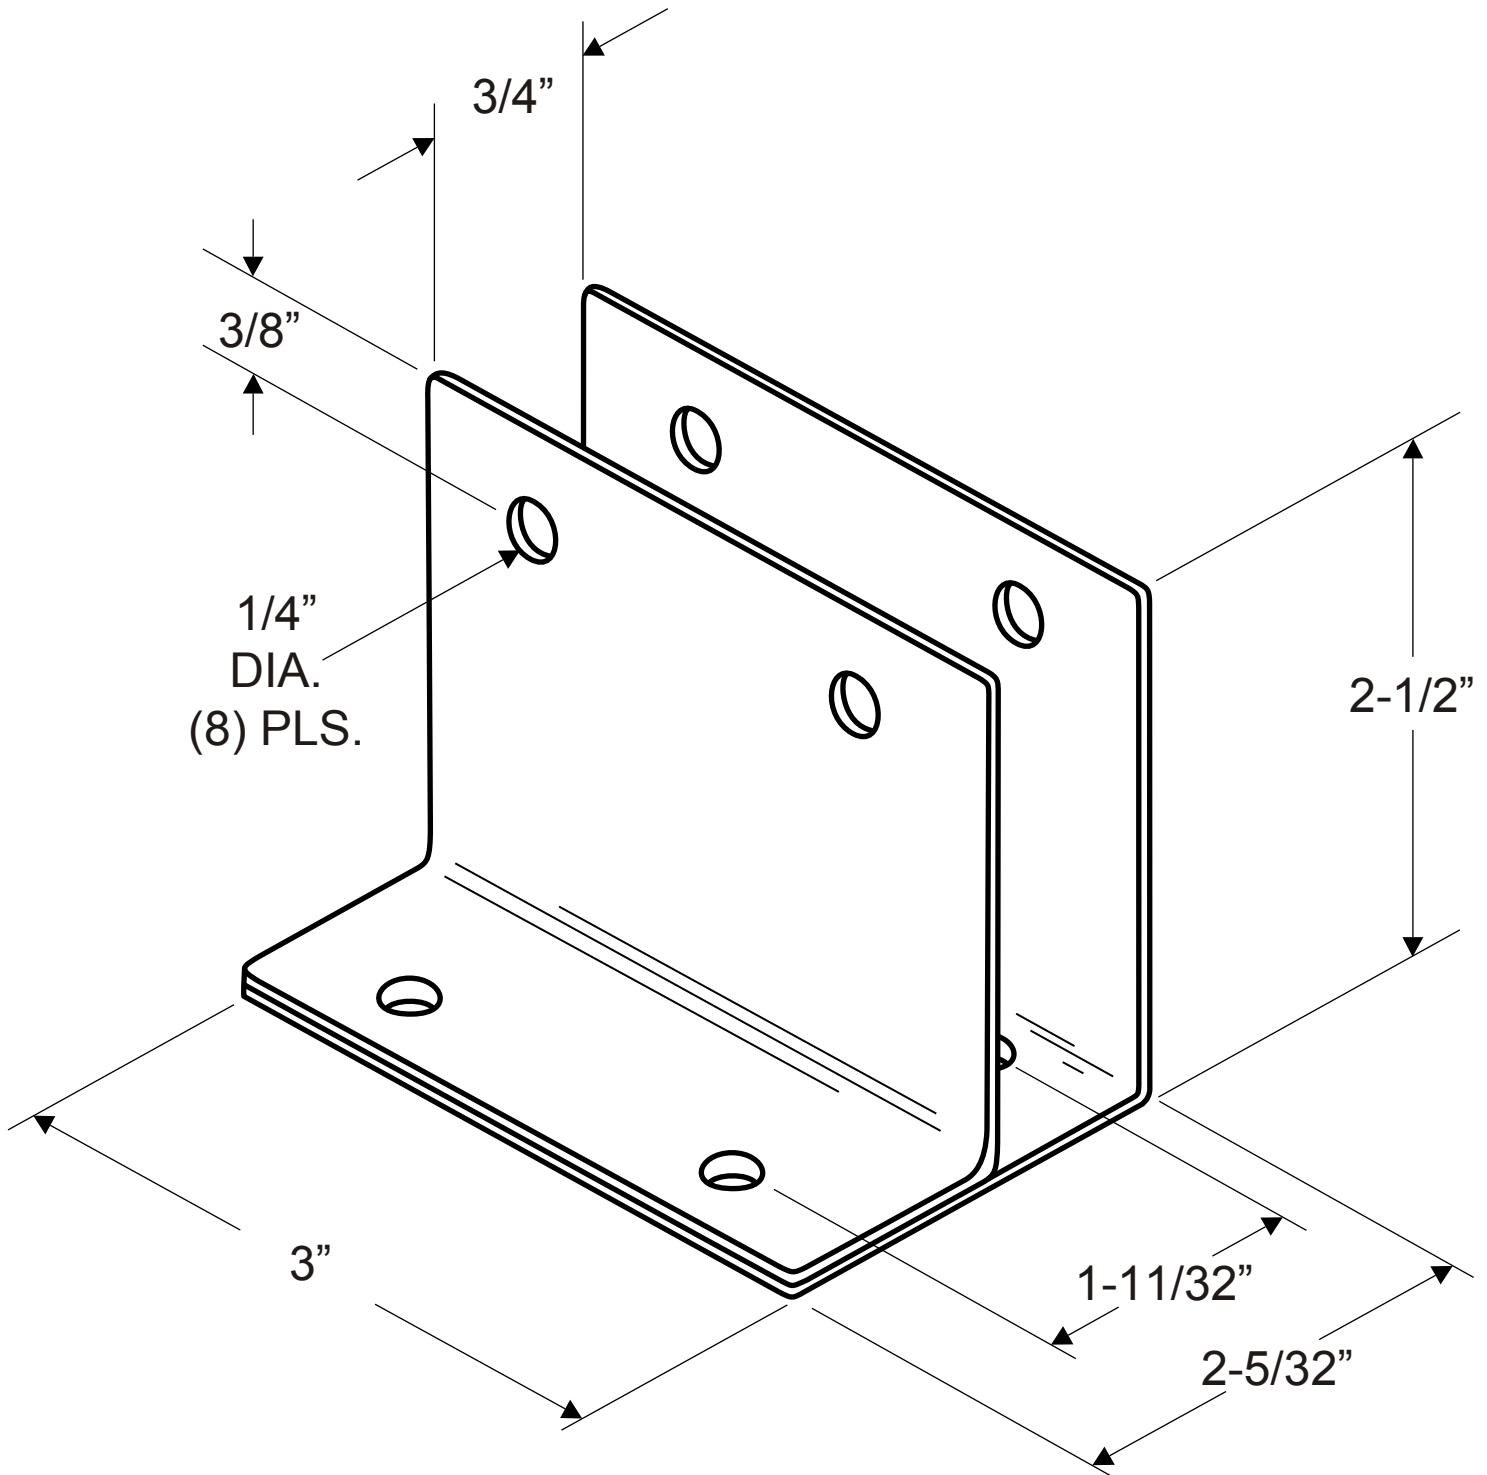

2239
(WALL BRACKET - ONE EAR DOUBLE HIGH 3/4")

NOTE: 14 GAUGE (.075" THICK STAINLESS)