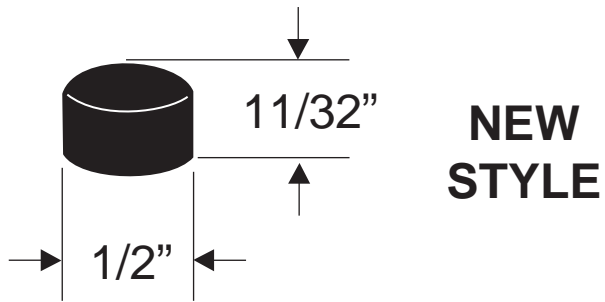

**99195
(RUBBER BUMPER)**

**NOTE: RUBBER BUMPER FOR SELECT
DOOR HOOKS & STOPS**