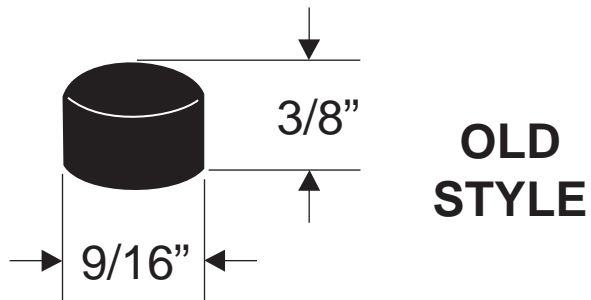

**99195
(RUBBER BUMPER)**

**NOTE: RUBBER BUMPER FOR SELECT
DOOR HOOKS & STOPS**