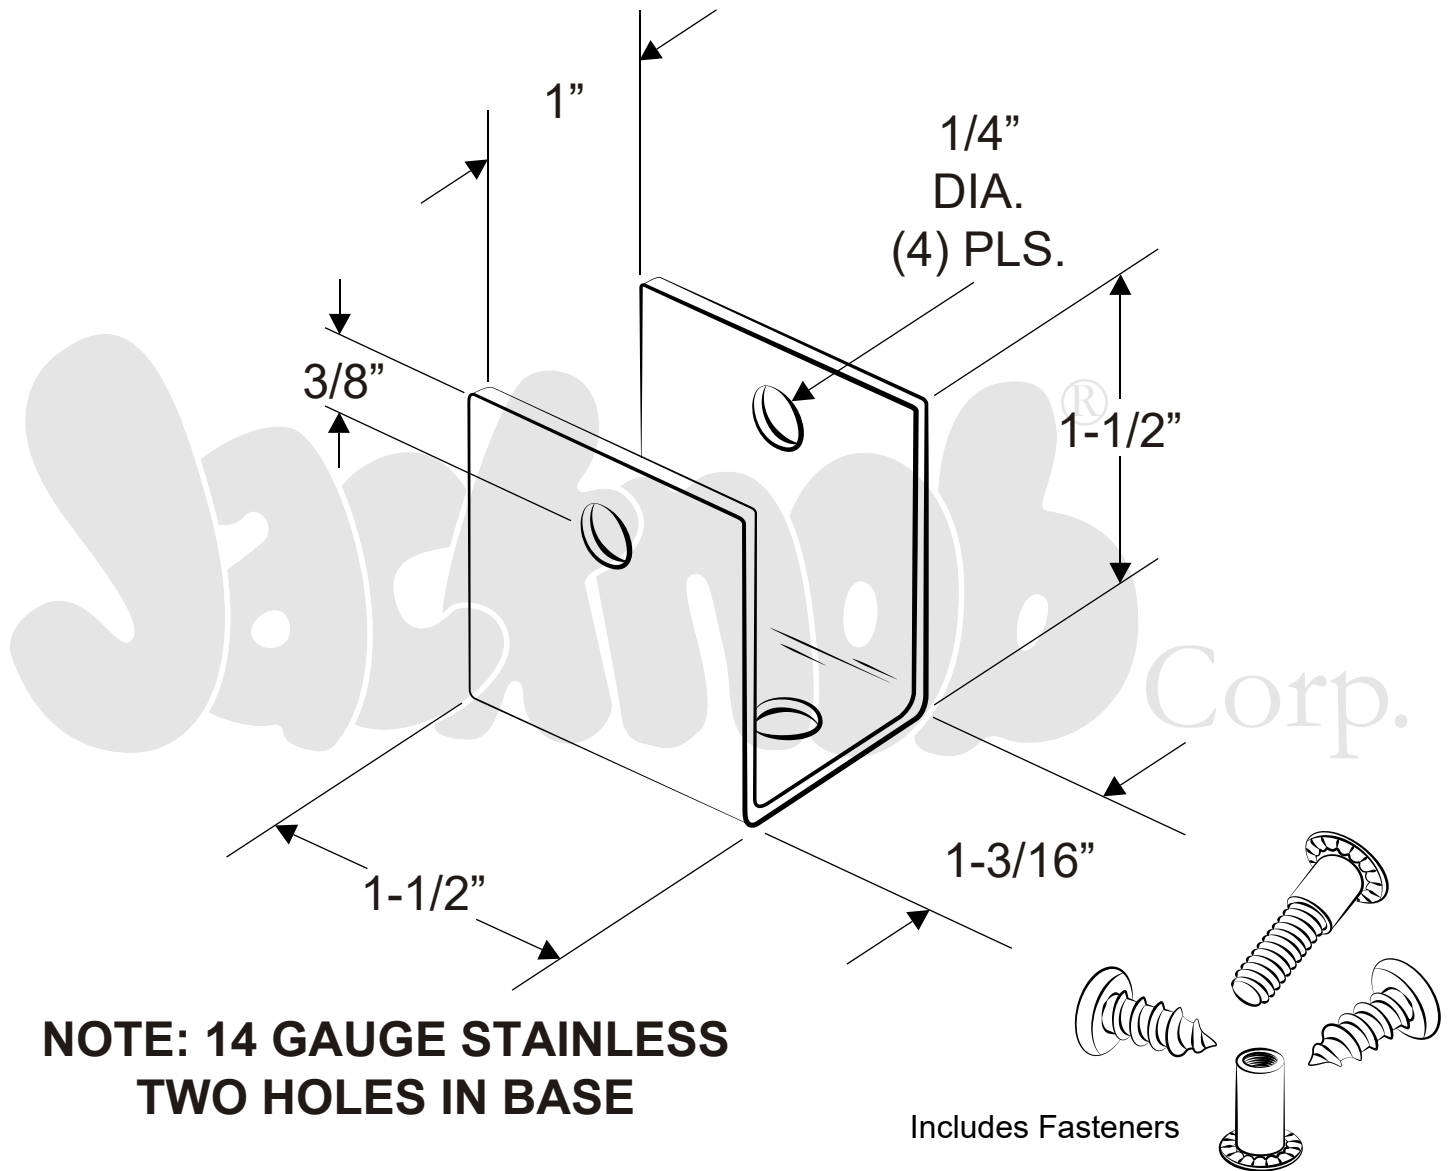

601919
(U-BRACKET 1" & SCREW PACK)

Copyright - 2019 Jacknob Corp. all rights reserved

All dimensions shown are approximate. Do not predrill or fabricate based on dimensions shown.

The manufacturer reserves the right to, and may from time to time, make changes in dimensions and designs.